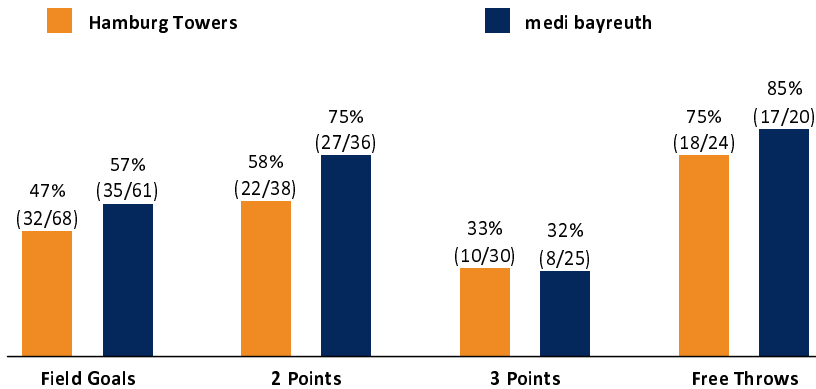

Hamburg Towers

92 : 95

medi bayreuth

Referee: ORUZGANI Zulfikar
Umpires: SIMONOV Konstantin / KRAUSE Tim
Commissioner: HOLSTEN Ingo

Hamburg, edel-optics.de Arena (3.400 Plätze), FR 5 FEB 2021, 19:00, Game-ID: 25625

Scoreboard table showing Q1, Q2, Q3, Q4, and OT1 scores for HAM and BAY.

HAM - Hamburg Towers (Coach: CALLES Pedro)

Main player statistics table for Hamburg Towers including columns for No., Name, Min, PTS, 2 Points, 3 Points, Field Goals, Free Throws, and various rebound and efficiency metrics.

Summary table comparing HAM and BAY on various metrics such as Rebounds, Assists, Fouls, Turnovers, Steals, Points in the Paint, Second Chance Points, Fast Break Points, Biggest Lead, Biggest Scoring Run, Lead Changes, and Times Tied.