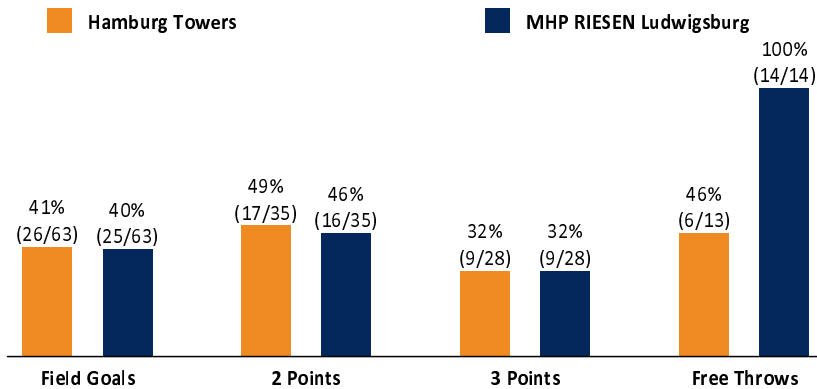

Hamburg Towers

67 : 73 MHP RIESEN Ludwigsburg

Referee: LOTTERMOSER Robert
Umpires: BITTNER Steve / KRAUSE Tim
Commissioner: HOLSTEN Ingo

Hamburg, edel-optics.de Arena (3.400 Plätze), SO 28 FEB 2021, 15:00, Game-ID: 25675

Scoreboard table showing Q1, Q2, Q3, Q4 scores for HAM and LUD.

HAM - Hamburg Towers (Coach: CALLES Pedro)

Main player statistics table for Hamburg Towers including columns for No., Name, Min, PTS, 2 Points, 3 Points, Field Goals, Free Throws, and various advanced stats.

LUD - MHP RIESEN Ludwigsburg (Coach: PATRICK John)

Main player statistics table for MHP RIESEN Ludwigsburg including columns for No., Name, Min, PTS, 2 Points, 3 Points, Field Goals, Free Throws, and various advanced stats.

Summary table comparing HAM and LUD on various team statistics such as Rebounds, Assists, Fouls, and Turnovers.

EASYCREDIT-BBL.DE

Alle offiziellen Statistiken der easyCredit BBL, Daten, Rekorde uvm. gibt es auf easyCredit-BBL.de! News, Stats, Tabelle und Spielplan für unterwegs: Kostenlos für iOS und Android in der offiziellen Liga-App!

MAGENTA SPORT

Keinen Korb mehr verpassen - Alle Spiele der easyCredit BBL und des MagentaSport BBL Pokals LIVE und in HD! Das größte Basketball-Angebot Deutschlands zuhause und mobil! www.MagentaSport.de

LEGEND: Min Minutes Played, DR Defensive Rebounds, AS Assists, BS Blocked Shots, PF Fouls, +/- Plus-Minus-Rating, DNP Did Not Play, OR Offensive Rebounds, ST Steals, SB Shots Blocked, FD Fouls Drawn, * Starters, PTS Points, TR Total Rebounds, TO Turnovers, EFF Efficiency = ((PTS + TR + AS + ST + BS) - ((FGA - FGM) + (FTA - FTM) + TO))