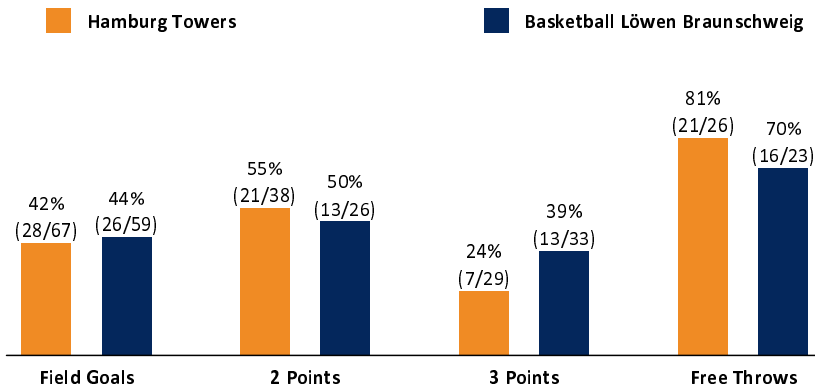

Hamburg Towers

84 : 81

Basketball Löwen Braunschweig

Referee: STRAUBE Carsten
Umpires: SIROWI Dennis / ARIK Tamer
Commissioner: GITZLER Jörg

Hamburg, edel-optics.de Arena (3.400 Plätze), MI 17 MRZ 2021, 19:00, Game-ID: 25699

Scoreboard table showing Q1, Q2, Q3, Q4, and OT1 scores for HAM and BRA.

HAM - Hamburg Towers (Coach: CALLES Pedro)

Main player statistics table for Hamburg Towers including columns for No., Name, Min, PTS, 2 Points, 3 Points, Field Goals, Free Throws, and various rebound and efficiency metrics.

BRA - Basketball Löwen Braunschweig (Coach: STROBL Pete)

Main player statistics table for Basketball Löwen Braunschweig including columns for No., Name, Min, PTS, 2 Points, 3 Points, Field Goals, Free Throws, and various rebound and efficiency metrics.

Summary table comparing HAM and BRA across various statistical categories such as Rebounds, Assists, Fouls, Turnovers, Steals, and Points in the Paint.

EASycREDIT-BBL.DE

Alle offiziellen Statistiken der easycCredit BBL, Daten, Rekorde uvm. gibt es auf easycCredit-BBL.de! News, Stats, Tabelle und Spielplan für unterwegs: Kostenlos für iOS und Android in der offiziellen Liga-App!

MAGENTA SPORT

Keinen Korb mehr verpassen - Alle Spiele der easycCredit BBL und des MagentaSport BBL Pokals LIVE und in HD! Das größte Basketball-Angebot Deutschlands zuhause und mobil! www.MagentaSport.de

LEGEND: Min Minutes Played, DR Defensive Rebounds, AS Assists, BS Blocked Shots, PF Fouls, +/- Plus-Minus-Rating, DNP Did Not Play, OR Offensive Rebounds, ST Steals, SB Shots Blocked, FD Fouls Drawn, * Starters, PTS Points, TR Total Rebounds, TO Turnovers, EFF Efficiency = ((PTS + TR + AS + ST + BS) - ((FGA - FGM) + (FTA - FTM) + TO))