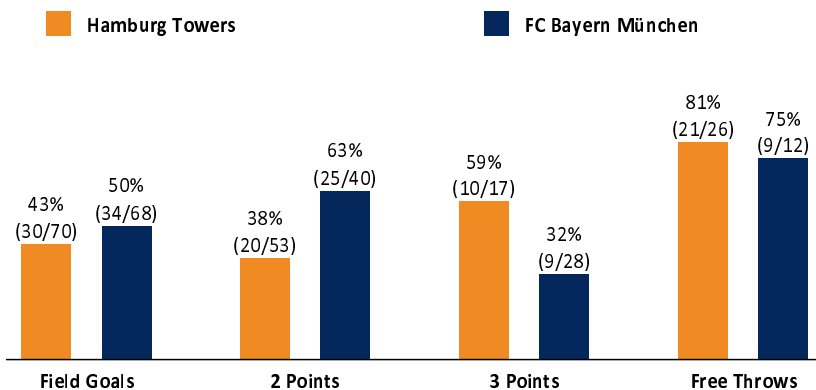

Hamburg Towers

91 : 86

FC Bayern München

Referee: CICI Gentian
Umpires: STRAUBE Carsten / ORUZGANI Zulfiqar
Commissioner: EICHHORN Christian

Hamburg, edel-optics.de Arena (3.400 Plätze), SA 27 MRZ 2021, 20:30, Game-ID: 25713

Summary table showing quarter scores (Q1-Q4) and OT1 for HAM and FCB.

HAM - Hamburg Towers (Coach: CALLES Pedro)

Main player statistics table for Hamburg Towers including columns for No., Name, Min, PTS, 2 Points, 3 Points, Field Goals, Free Throws, and various rebound/assist/steal metrics.

FCB - FC Bayern München (Coach: TRINCHIERI Andrea)

Main player statistics table for FC Bayern München including columns for No., Name, Min, PTS, 2 Points, 3 Points, Field Goals, Free Throws, and various rebound/assist/steal metrics.

Summary table comparing Hamburg Towers and FC Bayern München on various performance metrics like Rebounds, Assists, Fouls, Turnovers, Steals, Points in the Paint, Second Chance Points, Fast Break Points, Biggest Lead, Biggest Scoring Run, Lead Changes, and Times Tied.

EASycREDIT-BBL.DE

Alle offiziellen Statistiken der easyCredit BBL, Daten, Rekorde uvm. gibt es auf easyCredit-BBL.de! News, Stats, Tabelle und Spielplan für unterwegs: Kostenlos für iOS und Android in der offiziellen Liga-App!

MAGENTA SPORT

Keinen Korb mehr verpassen - Alle Spiele der easyCredit BBL und des MagentaSport BBL Pokals LIVE und in HD! Das größte Basketball-Angebot Deutschlands zuhause und mobil! www.MagentaSport.de

LEGEND: Min Minutes Played, DR Defensive Rebounds, AS Assists, BS Blocked Shots, PF Fouls, +/- Plus-Minus-Rating, DNP Did Not Play, OR Offensive Rebounds, ST Steals, SB Shots Blocked, * Starters, PTS Points, TR Total Rebounds, TO Turnovers, EFF Efficiency = ((PTS + TR + AS + ST + BS) - ((FGA - FGM) + (FTA - FTM) + TO))