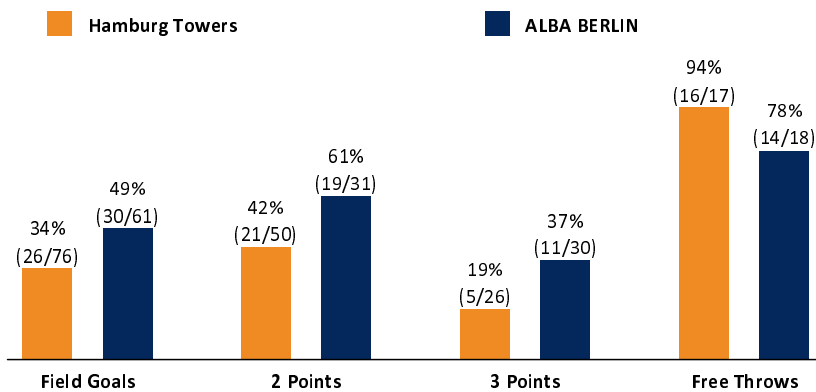

Hamburg Towers

73 : 85

ALBA BERLIN

Referee: LOTTERMOSER Robert
Umpires: MATIP Martin / CICI Gentian
Commissioner: HOLSTEN Ingo

Attendance: 218
Hamburg, edel-optics.de Arena (3.400 Plätze), MO 24 MAI 2021, 18:00, Game-ID: 25912

Scoreboard table showing Q1, Q2, Q3, Q4 scores for HAM and BER.

HAM - Hamburg Towers (Coach: CALLES Pedro)

Main player statistics table for Hamburg Towers including columns for No., Name, Min, PTS, 2 Points, 3 Points, Field Goals, Free Throws, OR, DR, TR, AS, ST, TO, BS, SB, PF, FD, EFF, +/-.

BER - ALBA BERLIN (Coach: GARCIA RENESES Alejandro)

Main player statistics table for ALBA BERLIN including columns for No., Name, Min, PTS, 2 Points, 3 Points, Field Goals, Free Throws, OR, DR, TR, AS, ST, TO, BS, SB, PF, FD, EFF, +/-.

Summary table comparing HAM and BER on various metrics like Rebounds, Assists, Fouls, Turnovers, Steals, Points in the Paint, Second Chance Points, Fast Break Points, Biggest Lead, Biggest Scoring Run, Lead Changes, and Times Tied.

EASYCREDIT-BBL.DE

Alle offiziellen Statistiken der easyCredit BBL, Daten, Rekorde uvm. gibt es auf easyCredit-BBL.de! News, Stats, Tabelle und Spielplan für unterwegs: Kostenfrei für iOS und Android in der offiziellen Liga-App!

MAGENTA SPORT

Keinen Korb mehr verpassen - Alle Spiele der easyCredit BBL und des MagentaSport BBL Pokals LIVE und in HD! Das größte Basketball-Angebot Deutschlands zuhause und mobil! www.MagentaSport.de

LEGEND
Min Minutes Played
DR Defensive Rebounds
AS Assists
BS Blocked Shots
PF Fouls
+/- Plus-Minus-Rating
DNP Did Not Play
OR Offensive Rebounds
ST Steals
SB Shots Blocked
FD Fouls Drawn
* Starters
PTS Points
TR Total Rebounds
TO Turnovers
EFF Efficiency = ((PTS + TR + AS + ST + BS) - ((FGA - FGM) + (FTA - FTM) + TO))