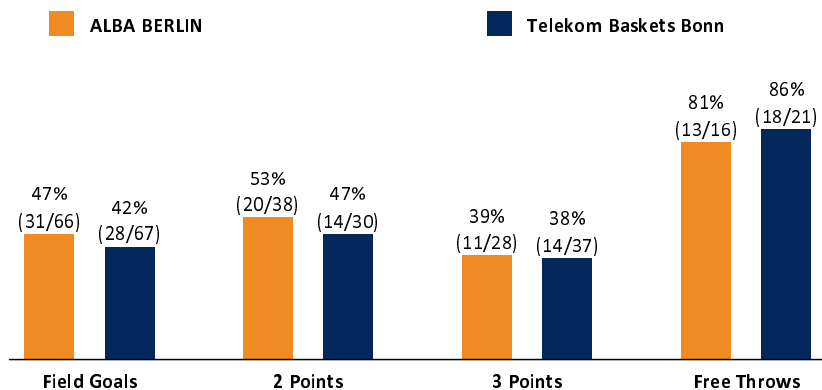

ALBA BERLIN

86 : 88

Telekom Baskets Bonn

Referee: LOTTERMOSER Robert
Umpires: CICI Gentian / SIROWI Dennis
Commissioner: RÜTER Jörg

Attendance: 3.744
Berlin, Mercedes-Benz Arena (14.500 Plätze), DO 23 SEP 2021, 20:30, Game-ID: 25939

Scoreboard table showing Q1, Q2, Q3, Q4 scores for BER and BON.

BER - ALBA BERLIN (Coach: GONZALEZ Israel)

Main player statistics table for ALBA BERLIN including columns for No., Name, Min, PTS, 2 Points, 3 Points, Field Goals, Free Throws, OR, DR, TR, AS, ST, TO, BS, SB, PF, FD, EFF, +/-.

BON - Telekom Baskets Bonn (Coach: IISALO Tuomas)

Main player statistics table for TELEKOM BASKETS BONN including columns for No., Name, Min, PTS, 2 Points, 3 Points, Field Goals, Free Throws, OR, DR, TR, AS, ST, TO, BS, SB, PF, FD, EFF, +/-.

Summary statistics table comparing BER and BON across categories like Rebounds, Assists, Fouls, Turnovers, Steals, Points in the Paint, etc.

EASYCREDIT-BBL.DE
Alle offiziellen Statistiken der easyCredit BBL, Daten, Rekorde uvm. gibt es auf easyCredit-BBL.de!

MAGENTASPORT.DE
Keinen Korb mehr verpassen - Alle Spiele der easyCredit Basketball Bundesliga und des MagentaSport BBL Pokals live auf MagentaSport.de

LEGEND
Min Minutes Played, DR Defensive Rebounds, AS Assists, BS Blocked Shots, PF Fouls, +/- Plus-Minus-Rating
DNP Did Not Play, OR Offensive Rebounds, ST Steals, SB Shots Blocked, FD Fouls Drawn, * Starters
PTS Points, TR Total Rebounds, TO Turnovers, EFF Efficiency = ((PTS + TR + AS + ST + BS) - ((FGA - FGM) + (FTA - FTM) + TO))