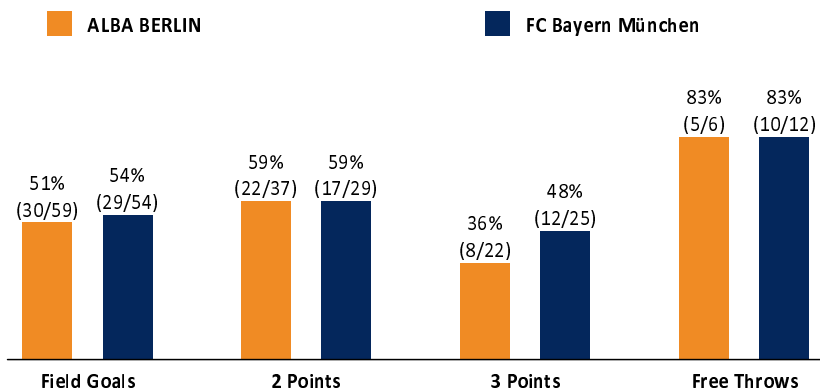

ALBA BERLIN

73 : 80

FC Bayern München

Referee: CICI Gentian
Umpires: PANTHER Anne / KOVACEVIC Nesa
Commissioner: MOCZULSKI Darius

Attendance: 2.500
Berlin, Mercedes-Benz Arena (14.500 Plätze), SO 12 DEZ 2021, 18:00, Game-ID: 26028

Summary table showing scores by quarter (Q1-Q4) for BER and FCB.

BER - ALBA BERLIN (Coach: GONZALEZ Israel)

Main player statistics table for ALBA BERLIN, including columns for No., Name, Min, PTS, 2 Points, 3 Points, Field Goals, Free Throws, and various rebound/assist metrics.

FCB - FC Bayern München (Coach: TRINCHIERI Andrea)

Main player statistics table for FC Bayern München, including columns for No., Name, Min, PTS, 2 Points, 3 Points, Field Goals, Free Throws, and various rebound/assist metrics.

Summary table comparing ALBA BERLIN and FC Bayern München across various statistical categories like Rebounds, Assists, Fouls, etc.

EASYCREDIT-BBL.DE
Alle offiziellen Statistiken der easyCredit BBL, Daten, Rekorde uvm. gibt es auf easyCredit-BBL.de!

MAGENTASPORT.DE
Keinen Korb mehr verpassen - Alle Spiele der easyCredit Basketball Bundesliga und des MagentaSport BBL Pokals live auf MagentaSport.de

LEGEND
Min Minutes Played, DR Defensive Rebounds, AS Assists, BS Blocked Shots, PF Fouls, +/- Plus-Minus-Rating
DNP Did Not Play, OR Offensive Rebounds, ST Steals, SB Shots Blocked, FD Fouls Drawn, * Starters
PTS Points, TR Total Rebounds, TO Turnovers, EFF Efficiency = ((PTS + TR + AS + ST + BS) - ((FGA - FGM) + (FTA - FTM) + TO))