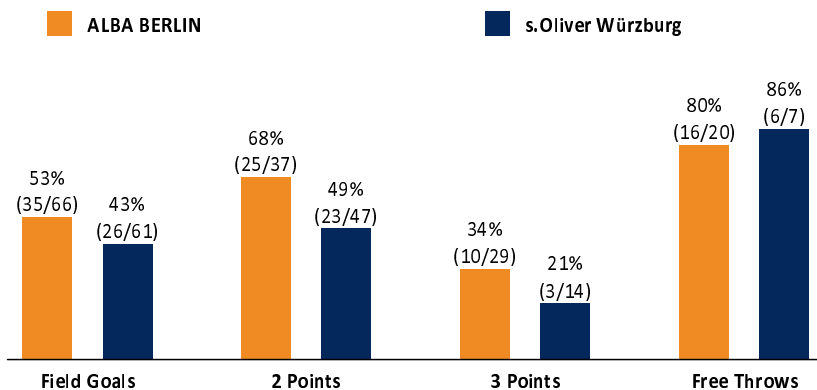

ALBA BERLIN

96 : 61

s.Oliver Würzburg

Referee: LOTTERMOSER Robert
Umpires: KRAUSE Oliver / HODZIC Nermin
Commissioner: GITZLER Jörg

Attendance: 1.600
Berlin, Mercedes-Benz Arena (14.500 Plätze), FR 31 DEZ 2021, 14:00, Game-ID: 26064

Summary table showing quarter scores for BER and WUE: Q1, Q2, Q3, Q4.

BER - ALBA BERLIN (Coach: GONZALEZ Israel)

Main player statistics table for ALBA BERLIN including columns for No., Name, Min, PTS, 2 Points, 3 Points, Field Goals, Free Throws, and various rebound and efficiency metrics.

WUE - s.Oliver Würzburg (Coach: FILIPOVSKI Sasa)

Main player statistics table for s.Oliver Würzburg including columns for No., Name, Min, PTS, 2 Points, 3 Points, Field Goals, Free Throws, and various rebound and efficiency metrics.

Summary table comparing ALBA BERLIN and s.Oliver Würzburg across various performance metrics like Rebounds, Assists, Fouls, etc.

EASYCREDIT-BBL.DE
Alle offiziellen Statistiken der easyCredit BBL, Daten, Rekorde uvm. gibt es auf easyCredit-BBL.de!

MAGENTASPORT.DE
Keinen Korb mehr verpassen - Alle Spiele der easyCredit Basketball Bundesliga und des MagentaSport BBL Pokals live auf MagentaSport.de

LEGEND
Min Minutes Played, DR Defensive Rebounds, AS Assists, BS Blocked Shots, PF Fouls, +/- Plus-Minus-Rating
DNP Did Not Play, OR Offensive Rebounds, ST Steals, SB Shots Blocked, FD Fouls Drawn, * Starters
PTS Points, TR Total Rebounds, TO Turnovers, EFF Efficiency = ((PTS + TR + AS + ST + BS) - ((FGA - FGM) + (FTA - FTM) + TO))