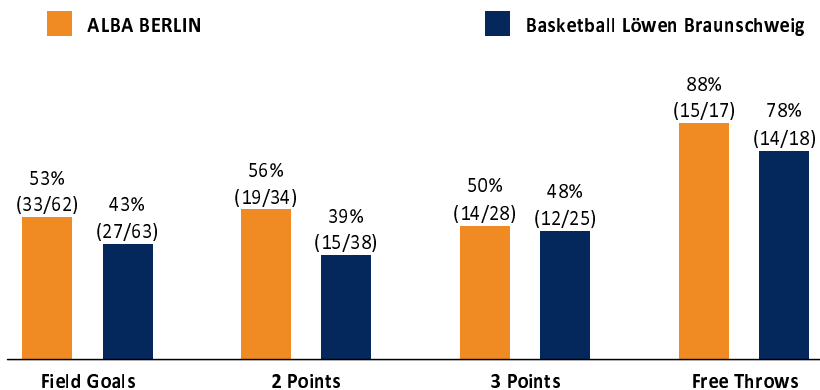

ALBA BERLIN

95 : 80

Basketball Löwen Braunschweig

Referee: MADINGER Christof
Umpires: BITTNER Steve / HODZIC Nermin
Commissioner: MOCZULSKI Darius

Attendance: 2.046
Berlin, Mercedes-Benz Arena (14.500 Plätze), MI 16 MRZ 2022, 20:30, Game-ID: 26139

Scoreboard table showing Q1, Q2, Q3, Q4 scores for BER and BRA.

BER - ALBA BERLIN (Coach: GONZALEZ Israel)

Main player statistics table for ALBA BERLIN including columns for No., Name, Min, PTS, 2 Points, 3 Points, Field Goals, Free Throws, and various rebound and steal metrics.

BRA - Basketball Löwen Braunschweig (Coach: RAMIREZ Jesus)

Main player statistics table for Basketball Löwen Braunschweig including columns for No., Name, Min, PTS, 2 Points, 3 Points, Field Goals, Free Throws, and various rebound and steal metrics.

Summary statistics table comparing BER and BRA across categories like Rebounds, Assists, Fouls, Turnovers, Steals, Points in the Paint, etc.

EASYCREDIT-BBL.DE
Alle offiziellen Statistiken der easyCredit BBL, Daten, Rekorde uvm. gibt es auf easyCredit-BBL.de!

MAGENTASPORT.DE
Keinen Korb mehr verpassen - Alle Spiele der easyCredit Basketball Bundesliga und des MagentaSport BBL Pokals live auf MagentaSport.de

LEGEND
Min Minutes Played, DNP Did Not Play, PTS Points, DR Defensive Rebounds, OR Offensive Rebounds, TR Total Rebounds, AS Assists, ST Steals, TO Turnovers, BS Blocked Shots, SB Shots Blocked, EFF Efficiency, PF Fouls, FD Fouls Drawn, +/- Plus-Minus-Rating, * Starters