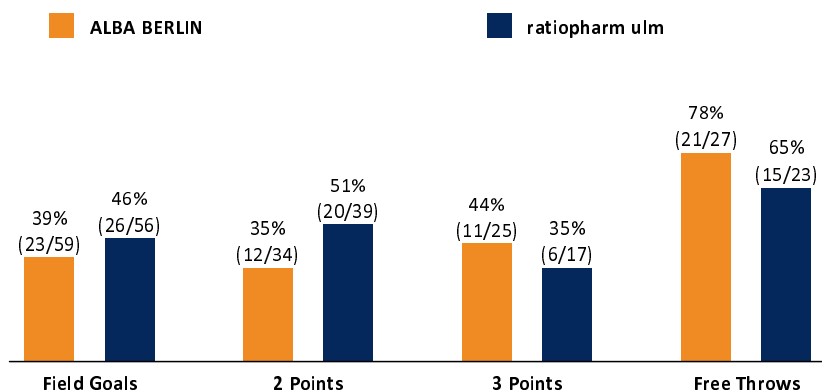

ALBA BERLIN

78 : 73

ratiopharm ulm

Referee: PANTHER Anne
Umpires: CICI Gentian / ARIK Tamer
Commissioner: GITZLER Jörg

Attendance: 7.077
Berlin, Mercedes-Benz Arena (14.500 Plätze), FR 15 APR 2022, 18:00, Game-ID: 26147

Summary table showing scores for Q1, Q2, Q3, Q4 for BER and ULM.

BER - ALBA BERLIN (Coach: GONZALEZ Israel)

Main player statistics table for ALBA BERLIN including columns for No., Name, Min, PTS, 2 Points, 3 Points, Field Goals, Free Throws, and various rebound/assist metrics.

ULM - ratiopharm ulm (Coach: LAKOVIC Jaka)

Main player statistics table for ratiopharm ulm including columns for No., Name, Min, PTS, 2 Points, 3 Points, Field Goals, Free Throws, and various rebound/assist metrics.

Summary table comparing ALBA BERLIN and ratiopharm ulm on various team statistics like Rebounds, Assists, Fouls, etc.

EASYCREDIT-BBL.DE
Alle offiziellen Statistiken der easyCredit BBL, Daten, Rekorde uvm. gibt es auf easyCredit-BBL.de!

MAGENTASPORT.DE
Keinen Korb mehr verpassen - Alle Spiele der easyCredit Basketball Bundesliga und des MagentaSport BBL Pokals live auf MagentaSport.de

LEGEND
Min Minutes Played, DR Defensive Rebounds, AS Assists, BS Blocked Shots, PF Fouls, +/- Plus-Minus-Rating
DNP Did Not Play, OR Offensive Rebounds, ST Steals, SB Shots Blocked, FD Fouls Drawn, * Starters
PTS Points, TR Total Rebounds, TO Turnovers, EFF Efficiency = ((PTS + TR + AS + ST + BS) - ((FGA - FGM) + (FTA - FTM) + TO))