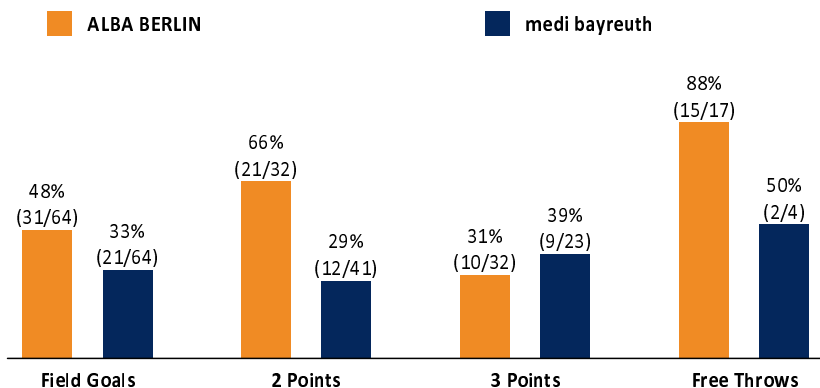

ALBA BERLIN

87 : 53

medi bayreuth

Referee: STRAUBE Carsten
Umpires: SIMONOW Konstantin / KRAUSE Tim
Commissioner: GITZLER Jörg

Attendance: 2.601
Berlin, Mercedes-Benz Arena (14.500 Plätze), MO 4 APR 2022, 19:00, Game-ID: 26187

Scoreboard table showing quarters Q1-Q4 for BER and BAY.

BER - ALBA BERLIN (Coach: GONZALEZ Israel)

Main player statistics table for ALBA BERLIN including columns for No., Name, Min, PTS, 2 Points, 3 Points, Field Goals, Free Throws, and various rebound/assist metrics.

BAY - medi bayreuth (Coach: KORNER Raoul)

Main player statistics table for medi bayreuth including columns for No., Name, Min, PTS, 2 Points, 3 Points, Field Goals, Free Throws, and various rebound/assist metrics.

Summary statistics table comparing BER and BAY across categories like Rebounds, Assists, Fouls, Turnovers, Steals, Points in the Paint, etc.

EASYCREDIT-BBL.DE

Alle offiziellen Statistiken der easyCredit BBL, Daten, Rekorde uvm. gibt es auf easyCredit-BBL.de! Und für unterwegs: die neue offizielle Liga-App, kostenfrei für iOS und Android.

MAGENTASPORT.DE

Keinen Korb mehr verpassen - Alle Spiele der easyCredit Basketball Bundesliga und des MagentaSport BBL Pokals live auf MagentaSport.de

LEGEND: Min Minutes Played, DR Defensive Rebounds, AS Assists, BS Blocked Shots, PF Fouls, +/- Plus-Minus-Rating, DNP Did Not Play, OR Offensive Rebounds, ST Steals, SB Shots Blocked, FD Fouls Drawn, * Starters, PTS Points, TR Total Rebounds, TO Turnovers, EFF Efficiency = ((PTS + TR + AS + ST + BS) - ((FGA - FGM) + (FTA - FTM) + TO))