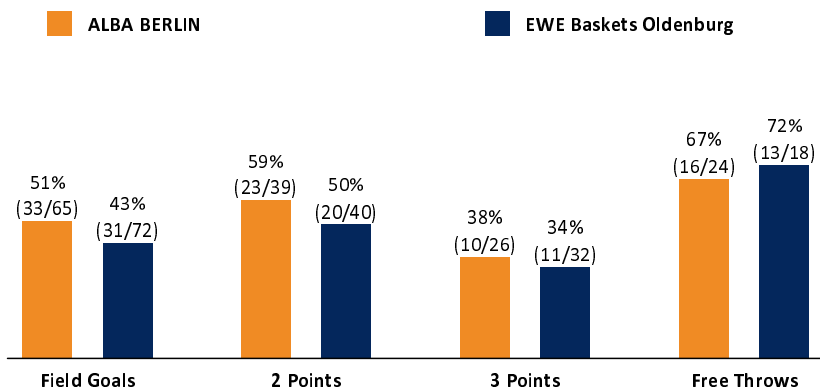

ALBA BERLIN

92 : 86 EWE Baskets Oldenburg

Referee: KOVACEVIC Nesa
Umpires: STRAUBE Carsten / HODZIC Nermin
Commissioner: EICHHORN Christian

Berlin, Mercedes-Benz Arena (14.500 Plätze), Di 12 APR 2022, 18:30, Game-ID: 26203
Attendance: 4.863

Scoreboard table showing Q1, Q2, Q3, Q4 scores for BER and OLD.

BER - ALBA BERLIN (Coach: GONZALEZ Israel)

Main player statistics table for ALBA BERLIN including columns for No., Name, Min, PTS, 2 Points, 3 Points, Field Goals, Free Throws, OR, DR, TR, AS, ST, TO, BS, SB, PF, FD, EFF, +/-.

OLD - EWE Baskets Oldenburg (Coach: FREYER Ingo)

Main player statistics table for EWE BASKETS OLDENBURG including columns for No., Name, Min, PTS, 2 Points, 3 Points, Field Goals, Free Throws, OR, DR, TR, AS, ST, TO, BS, SB, PF, FD, EFF, +/-.

Summary table comparing ALBA BERLIN and EWE Baskets Oldenburg on various metrics like Rebounds, Assists, Fouls, Turnovers, Steals, Points in the Paint, etc.

EASYCREDIT-BBL.DE

Alle offiziellen Statistiken der easyCredit BBL, Daten, Rekorde uvm. gibt es auf easyCredit-BBL.de! Und für unterwegs: die neue offizielle Liga-App, kostenfrei für iOS und Android.

MAGENTASPORT.DE

Keinen Korb mehr verpassen - Alle Spiele der easyCredit Basketball Bundesliga und des MagentaSport BBL Pokals live auf MagentaSport.de

LEGEND: Min Minutes Played, DR Defensive Rebounds, AS Assists, BS Blocked Shots, PF Fouls, +/- Plus-Minus-Rating, DNP Did Not Play, OR Offensive Rebounds, ST Steals, SB Shots Blocked, FD Fouls Drawn, * Starters, PTS Points, TR Total Rebounds, TO Turnovers, EFF Efficiency = ((PTS + TR + AS + ST + BS) - ((FGA - FGM) + (FTA - FTM) + TO))