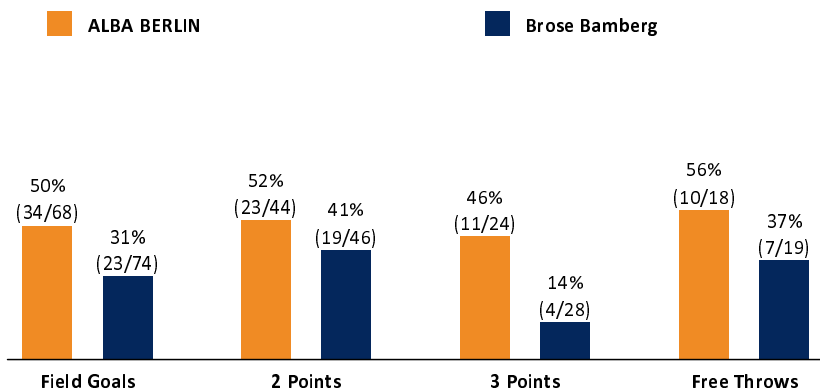

ALBA BERLIN

89 : 57

Brose Bamberg

Referee: KRAUSE Oliver
Umpires: BITTNER Steve / KRÜPER Moritz
Commissioner: GITZLER Jörg

Attendance: 7.232
Berlin, Mercedes-Benz Arena (14.500 Plätze), FR 22 APR 2022, 19:00, Game-ID: 26224

Scoreboard table showing quarter scores for BER and BAM.

BER - ALBA BERLIN (Coach: GONZALEZ Israel)

Main player statistics table for ALBA BERLIN including columns for No., Name, Min, PTS, 2 Points, 3 Points, Field Goals, Free Throws, and various rebound and efficiency metrics.

BAM - Brose Bamberg (Coach: AMIEL Oren)

Main player statistics table for BROSE BAMBERG including columns for No., Name, Min, PTS, 2 Points, 3 Points, Field Goals, Free Throws, and various rebound and efficiency metrics.

Summary statistics table comparing BER and BAM across categories like Rebounds, Assists, Fouls, Turnovers, Steals, Points in the Paint, etc.

EASYCREDIT-BBL.DE
Alle offiziellen Statistiken der easyCredit BBL, Daten, Rekorde uvm. gibt es auf easyCredit-BBL.de!

MAGENTASPORT.DE
Keinen Korb mehr verpassen - Alle Spiele der easyCredit Basketball Bundesliga und des MagentaSport BBL Pokals live auf MagentaSport.de

LEGEND
Min Minutes Played, DR Defensive Rebounds, AS Assists, BS Blocked Shots, PF Fouls, +/- Plus-Minus-Rating
DNP Did Not Play, OR Offensive Rebounds, ST Steals, SB Shots Blocked, FD Fouls Drawn, * Starters
PTS Points, TR Total Rebounds, TO Turnovers, EFF Efficiency = ((PTS + TR + AS + ST + BS) - ((FGA - FGM) + (FTA - FTM) + TO))