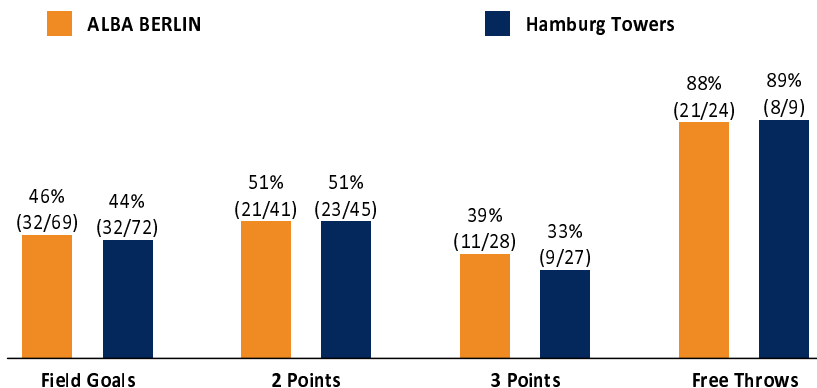

ALBA BERLIN

96 : 81

Hamburg Towers

Referee: BITTNER Steve
Umpires: STRAUBE Carsten / BOHN Andreas
Commissioner: JANZEN Sascha

Attendance: 3.347
Berlin, Mercedes-Benz Arena (14.500 Plätze), MI 27 APR 2022, 19:00, Game-ID: 26231

Scoreboard table showing Q1, Q2, Q3, Q4 scores for BER and HAM.

BER - ALBA BERLIN (Coach: GONZALEZ Israel)

Main player statistics table for ALBA BERLIN including columns for No., Name, Min, PTS, 2 Points, 3 Points, Field Goals, Free Throws, and various rebound/assist metrics.

HAM - Hamburg Towers (Coach: CALLES Pedro)

Main player statistics table for Hamburg Towers including columns for No., Name, Min, PTS, 2 Points, 3 Points, Field Goals, Free Throws, and various rebound/assist metrics.

Summary table comparing BER and HAM across various statistical categories like Rebounds, Assists, Fouls, etc.

EASYCREDIT-BBL.DE

Alle offiziellen Statistiken der easyCredit BBL, Daten, Rekorde uvm. gibt es auf easyCredit-BBL.de! Und für unterwegs: die neue offizielle Liga-App, kostenfrei für iOS und Android.

MAGENTASPORT.DE

Keinen Korb mehr verpassen - Alle Spiele der easyCredit Basketball Bundesliga und des MagentaSport BBL Pokals live auf MagentaSport.de

LEGEND: Min Minutes Played, DR Defensive Rebounds, AS Assists, BS Blocked Shots, PF Fouls, +/- Plus-Minus-Rating, DNP Did Not Play, OR Offensive Rebounds, ST Steals, SB Shots Blocked, FD Fouls Drawn, * Starters, PTS Points, TR Total Rebounds, TO Turnovers, EFF Efficiency = ((PTS + TR + AS + ST + BS) - ((FGA - FGM) + (FTA - FTM) + TO))