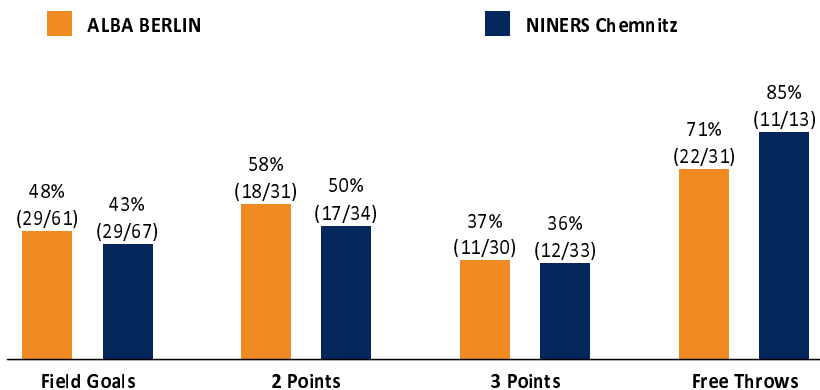

ALBA BERLIN

91 : 81

NINERS Chemnitz

Referee: PANTHER Anne
Umpires: CICI Gentian / MADINGER Christof
Commissioner: MOCZULSKI Darius

Berlin, Mercedes-Benz Arena (14.500 Plätze), SA 19 FEB 2022, 19:30, Game-ID: 27002
Attendance: 4.000

Scoreboard table showing Q1, Q2, Q3, Q4 scores for BER and CHE.

BER - ALBA BERLIN (Coach: GONZALEZ Israel)

Main player statistics table for ALBA BERLIN including columns for No., Name, Min, PTS, 2 Points, 3 Points, Field Goals, Free Throws, and various rebound and efficiency metrics.

CHE - NINERS Chemnitz (Coach: PASTORE Rodrigo)

Main player statistics table for NINERS Chemnitz including columns for No., Name, Min, PTS, 2 Points, 3 Points, Field Goals, Free Throws, and various rebound and efficiency metrics.

Summary statistics table comparing BER and CHE across various metrics like Rebounds, Assists, Fouls, and Lead changes.

EASYCREDIT-BBL.DE
Alle offiziellen Statistiken der easyCredit BBL, Daten, Rekorde uvm. gibt es auf easyCredit-BBL.de!

MAGENTASPORT.DE
Keinen Korb mehr verpassen - Alle Spiele der easyCredit Basketball Bundesliga und des MagentaSport BBL Pokals live auf MagentaSport.de

LEGEND
Min Minutes Played, DR Defensive Rebounds, AS Assists, BS Blocked Shots, PF Fouls, +/- Plus-Minus-Rating
DNP Did Not Play, OR Offensive Rebounds, ST Steals, SB Shots Blocked, FD Fouls Drawn, * Starters
PTS Points, TR Total Rebounds, TO Turnovers, EFF Efficiency = ((PTS + TR + AS + ST + BS) - ((FGA - FGM) + (FTA - FTM) + TO))