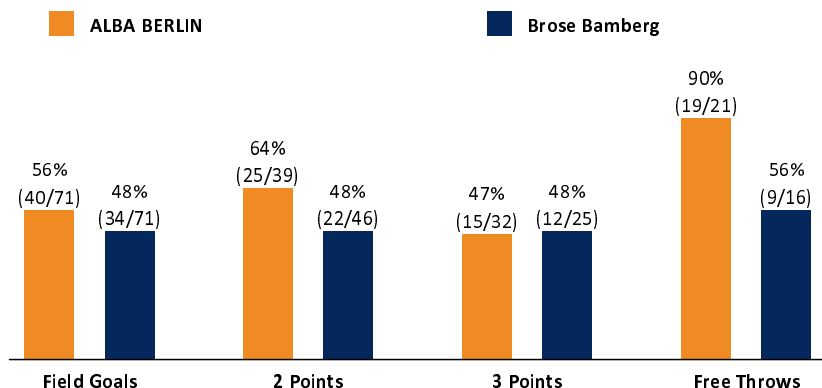

ALBA BERLIN

114 : 89

Brose Bamberg

Referee: LOTTERMOSER Robert
Umpires: KOVACEVIC Nesa / MUTAPCIC Armin
Commissioner: RÜTER Jörg

Attendance: 5.765
Berlin, Mercedes-Benz Arena (14.500 Plätze), FR 13 MAI 2022, 19:00, Game-ID: 27247

Scoreboard table showing Q1, Q2, Q3, Q4 scores for BER and BAM.

BER - ALBA BERLIN (Coach: GONZALEZ Israel)

Main player statistics table for ALBA BERLIN including columns for No., Name, Min, PTS, 2 Points, 3 Points, Field Goals, Free Throws, and various rebound and efficiency metrics.

BAM - Brose Bamberg (Coach: AMIEL Oren)

Main player statistics table for BROSE BAMBERG including columns for No., Name, Min, PTS, 2 Points, 3 Points, Field Goals, Free Throws, and various rebound and efficiency metrics.

Summary statistics table comparing BER and BAM across categories like Rebounds, Assists, Fouls, and Turnovers.

EASYCREDIT-BBL.DE
Alle offiziellen Statistiken der easyCredit BBL, Daten, Rekorde uvm. gibt es auf easyCredit-BBL.de!

MAGENTASPORT.DE
Keinen Korb mehr verpassen - Alle Spiele der easyCredit Basketball Bundesliga und des MagentaSport BBL Pokals live auf MagentaSport.de

LEGEND
Min Minutes Played, DR Defensive Rebounds, AS Assists, BS Blocked Shots, PF Fouls, +/- Plus-Minus-Rating
DNP Did Not Play, OR Offensive Rebounds, ST Steals, SB Shots Blocked, FD Fouls Drawn, * Starters
PTS Points, TR Total Rebounds, TO Turnovers, EFF Efficiency = ((PTS + TR + AS + ST + BS) - ((FGA - FGM) + (FTA - FTM) + TO))