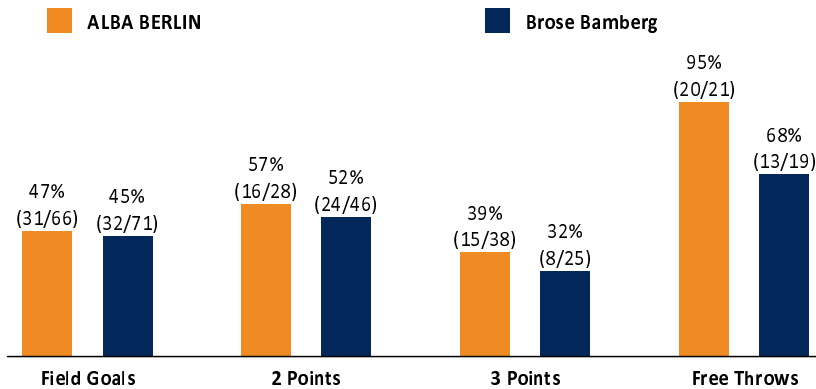

ALBA BERLIN

97 : 85

Brose Bamberg

Referee: MADINGER Christoph
Umpires: REITER Moritz / KRAUSE Oliver
Commissioner: HOLSTEN Ingo

Attendance: 6.171
Berlin, Max-Schmeling-Halle (8.500 Plätze), SO 15 MAI 2022, 18:00, Game-ID: 27249

Scoreboard table showing Q1, Q2, Q3, Q4 scores for BER and BAM.

BER - ALBA BERLIN (Coach: GONZALEZ Israel)

Main player statistics table for ALBA BERLIN including columns for No., Name, Min, PTS, 2 Points, 3 Points, Field Goals, Free Throws, and various rebound and efficiency metrics.

BAM - Brose Bamberg (Coach: AMIEL Oren)

Main player statistics table for BROSE BAMBERG including columns for No., Name, Min, PTS, 2 Points, 3 Points, Field Goals, Free Throws, and various rebound and efficiency metrics.

Summary table comparing BER and BAM across various statistical categories like Rebounds, Assists, Fouls, etc.

EASYCREDIT-BBL.DE
Alle offiziellen Statistiken der easyCredit BBL, Daten, Rekorde uvm. gibt es auf easyCredit-BBL.de!

MAGENTASPORT.DE
Keinen Korb mehr verpassen - Alle Spiele der easyCredit Basketball Bundesliga und des MagentaSport BBL Pokals live auf MagentaSport.de

LEGEND
Min Minutes Played, DR Defensive Rebounds, AS Assists, BS Blocked Shots, PF Fouls, +/- Plus-Minus-Rating
DNP Did Not Play, OR Offensive Rebounds, ST Steals, SB Shots Blocked, FD Fouls Drawn, * Starters
PTS Points, TR Total Rebounds, TO Turnovers, EFF Efficiency = ((PTS + TR + AS + ST + BS) - ((FGA - FGM) + (FTA - FTM) + TO))