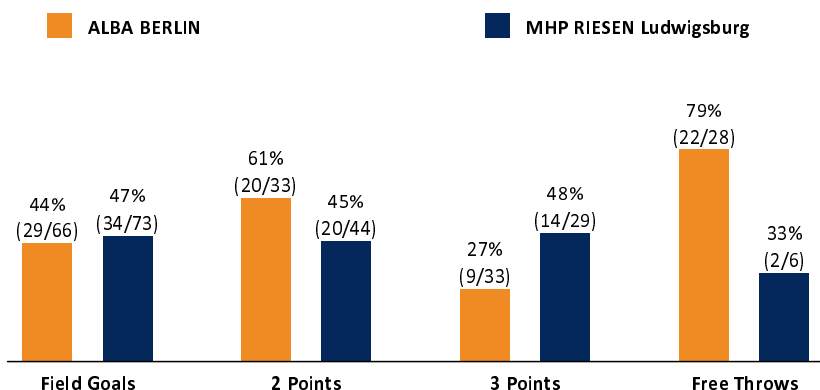

ALBA BERLIN

89 : 84 MHP RIESEN Ludwigsburg

Referee: CICI Gentian
Umpires: STRAUBE Carsten / BARTH Benjamin
Commissioner: HOLSTEN Ingo

Attendance: 8.211
Berlin, Mercedes-Benz Arena (14.500 Plätze), FR 27 MAI 2022, 19:00, Game-ID: 27273

Scoreboard table showing quarter scores (Q1-Q4) for BER and LUD.

BER - ALBA BERLIN (Coach: GONZALEZ Israel)

Main player statistics table for ALBA BERLIN including columns for No., Name, Min, PTS, 2 Points, 3 Points, Field Goals, Free Throws, and various rebound/assist metrics.

LUD - MHP RIESEN Ludwigsburg (Coach: PATRICK John)

Main player statistics table for MHP RIESEN Ludwigsburg including columns for No., Name, Min, PTS, 2 Points, 3 Points, Field Goals, Free Throws, and various rebound/assist metrics.

Summary table comparing team statistics for BER and LUD, including Rebounds, Assists, Fouls, Turnovers, Steals, Points in the Paint, Second Chance Points, Fast Break Points, Biggest Lead, Biggest Scoring Run, Lead Changes, and Times Tied.

EASYCREDIT-BBL.DE

Alle offiziellen Statistiken der easyCredit BBL, Daten, Rekorde uvm. gibt es auf easyCredit-BBL.de! Und für unterwegs: die neue offizielle Liga-App, kostenfrei für iOS und Android.

MAGENTASPORT.DE

Keinen Korb mehr verpassen - Alle Spiele der easyCredit Basketball Bundesliga und des MagentaSport BBL Pokals live auf MagentaSport.de

LEGEND
Min Minutes Played
DNP Did Not Play
PTS Points
DR Defensive Rebounds
OR Offensive Rebounds
TR Total Rebounds
AS Assists
ST Steals
TO Turnovers
BS Blocked Shots
SB Shots Blocked
EFF Efficiency = ((PTS + TR + AS + ST + BS) - ((FGA - FGM) + (FTA - FTM) + TO))
PF Fouls
FD Fouls Drawn
+/- Plus-Minus-Rating
* Starters