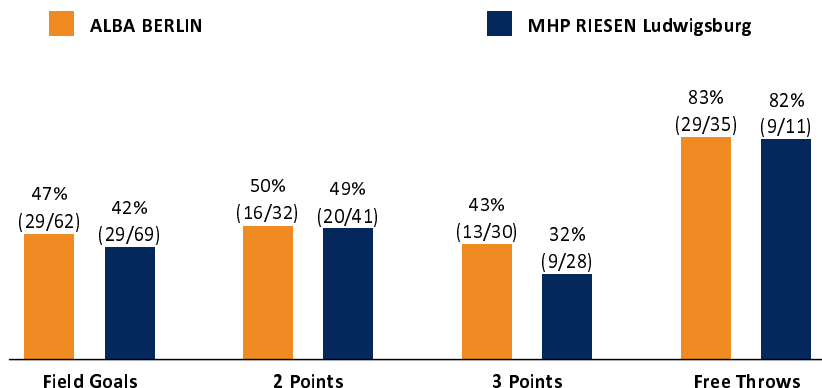

ALBA BERLIN

100 : 76 MHP RIESEN Ludwigsburg

Referee: LOTTERMOSER Robert
Umpires: KRAUSE Oliver / ORUZGANI Zulfikar
Commissioner: GITZLER Jörg

Berlin, Mercedes-Benz Arena (14.500 Plätze), SO 29 MAI 2022, 18:00, Game-ID: 27275
Attendance: 8.089

Summary table showing quarter scores (Q1-Q4) for BER and LUD.

BER - ALBA BERLIN (Coach: GONZALEZ Israel)

Main player statistics table for ALBA BERLIN including columns for No., Name, Min, PTS, 2 Points, 3 Points, Field Goals, Free Throws, and various rebound/assist metrics.

LUD - MHP RIESEN Ludwigsburg (Coach: PATRICK John)

Main player statistics table for MHP RIESEN Ludwigsburg including columns for No., Name, Min, PTS, 2 Points, 3 Points, Field Goals, Free Throws, and various rebound/assist metrics.

Summary table comparing ALBA BERLIN and MHP RIESEN Ludwigsburg on various team statistics like Rebounds, Assists, Fouls, etc.

EASYCREDIT-BBL.DE
Alle offiziellen Statistiken der easyCredit BBL, Daten, Rekorde uvm. gibt es auf easyCredit-BBL.de!

MAGENTASPORT.DE
Keinen Korb mehr verpassen - Alle Spiele der easyCredit Basketball Bundesliga und des MagentaSport BBL Pokals live auf MagentaSport.de

LEGEND
Min Minutes Played, DR Defensive Rebounds, AS Assists, BS Blocked Shots, PF Fouls, +/- Plus-Minus-Rating
DNP Did Not Play, OR Offensive Rebounds, ST Steals, SB Shots Blocked, FD Fouls Drawn, * Starters
PTS Points, TR Total Rebounds, TO Turnovers, EFF Efficiency = ((PTS + TR + AS + ST + BS) - ((FGA - FGM) + (FTA - FTM) + TO))