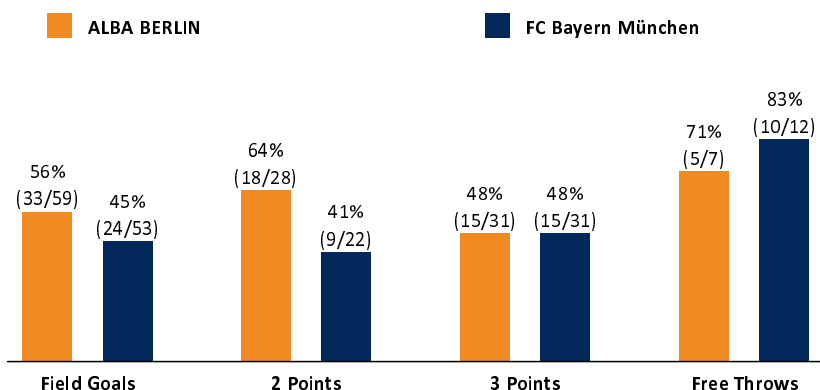

ALBA BERLIN

86 : 73

FC Bayern München

Referee: PANTHER Anne
Umpires: CICI Gentian / ORUZGANI Zulfikar
Commissioner: GITZLER Jörg

Attendance: 10.567
Berlin, Mercedes-Benz Arena (14.500 Plätze), FR 10 JUN 2022, 20:30, Game-ID: 27283

Summary table showing quarter scores (Q1-Q4) for BER and FCB.

BER - ALBA BERLIN (Coach: GONZALEZ Israel)

Main player statistics table for ALBA BERLIN including columns for No., Name, Min, PTS, 2 Points, 3 Points, Field Goals, Free Throws, and various rebound/steal metrics.

FCB - FC Bayern München (Coach: TRINCHIERI Andrea)

Main player statistics table for FC Bayern München including columns for No., Name, Min, PTS, 2 Points, 3 Points, Field Goals, Free Throws, and various rebound/steal metrics.

Summary table comparing ALBA BERLIN and FC Bayern München on various performance metrics like Rebounds, Assists, Fouls, etc.

EASYCREDIT-BBL.DE

Alle offiziellen Statistiken der easyCredit BBL, Daten, Rekorde uvm. gibt es auf easyCredit-BBL.de! Und für unterwegs: die neue offizielle Liga-App, kostenfrei für iOS und Android.

MAGENTASPORT.DE

Keinen Korb mehr verpassen - Alle Spiele der easyCredit Basketball Bundesliga und des MagentaSport BBL Pokals live auf MagentaSport.de

LEGEND: Min Minutes Played, DR Defensive Rebounds, AS Assists, BS Blocked Shots, PF Fouls, +/- Plus-Minus-Rating, DNP Did Not Play, OR Offensive Rebounds, ST Steals, SB Shots Blocked, FD Fouls Drawn, * Starters, PTS Points, TR Total Rebounds, TO Turnovers, EFF Efficiency = ((PTS + TR + AS + ST + BS) - ((FGA - FGM) + (FTA - FTM) + TO))