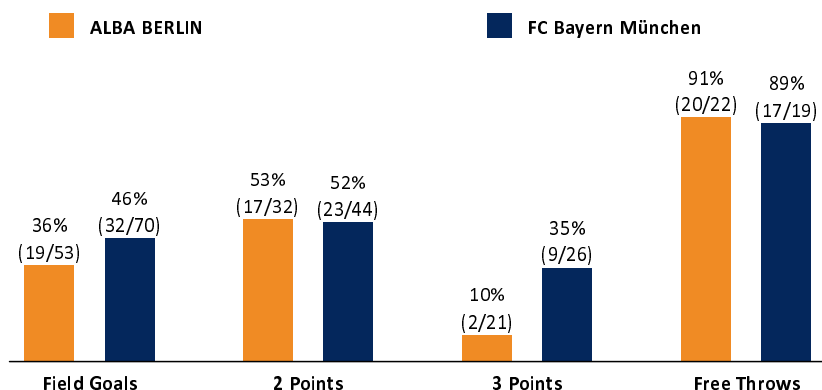

ALBA BERLIN

60 : 90

FC Bayern München

Referee: LOTTERMOSER Robert
Umpires: CICI Gentian / MADINGER Christof
Commissioner: HOLSTEN Ingo

Attendance: 14.500
Berlin, Mercedes-Benz Arena (14.500 Plätze), FR 17 JUN 2022, 19:00, Game-ID: 27285

Summary table showing scores for Q1, Q2, Q3, and Q4 for BER and FCB.

BER - ALBA BERLIN (Coach: GONZALEZ Israel)

Main player statistics table for ALBA BERLIN including columns for No., Name, Min, PTS, 2 Points, 3 Points, Field Goals, Free Throws, and various advanced stats.

FCB - FC Bayern München (Coach: TRINCHIERI Andrea)

Main player statistics table for FC Bayern München including columns for No., Name, Min, PTS, 2 Points, 3 Points, Field Goals, Free Throws, and various advanced stats.

Summary table comparing ALBA BERLIN and FC Bayern München on various performance metrics like Rebounds, Assists, Fouls, etc.

EASYCREDIT-BBL.DE

Alle offiziellen Statistiken der easyCredit BBL, Daten, Rekorde uvm. gibt es auf easyCredit-BBL.de! Und für unterwegs: die neue offizielle Liga-App, kostenfrei für iOS und Android.

MAGENTASPORT.DE

Keinen Korb mehr verpassen - Alle Spiele der easyCredit Basketball Bundesliga und des MagentaSport BBL Pokals live auf MagentaSport.de

LEGEND
Min Minutes Played
DNP Did Not Play
PTS Points
DR Defensive Rebounds
OR Offensive Rebounds
TR Total Rebounds
AS Assists
ST Steals
TO Turnovers
BS Blocked Shots
SB Shots Blocked
EFF Efficiency = ((PTS + TR + AS + ST + BS) - ((FGA - FGM) + (FTA - FTM) + TO))
PF Fouls
FD Fouls Drawn
+/- Plus-Minus-Rating
* Starters