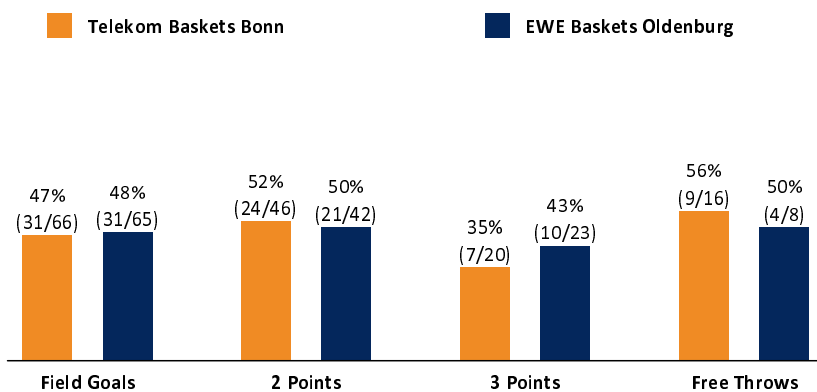

Telekom Baskets Bonn

78 : 76

EWE Baskets Oldenburg

Referee: STREIT Enrico
Umpires: BOHN Andreas / KATTUR Radeesh
Commissioner: MOLITOR Horst

Attendance: 2.820
Bonn, Telekom Dome (6.000 Plätze), SA 4 DEZ 2021, 20:30, Game-ID: 26015

Scoreboard table showing Q1, Q2, Q3, Q4 scores for BON and OLD.

BON - Telekom Baskets Bonn (Coach: IISALO Tuomas)

Main player statistics table for Telekom Baskets Bonn including columns for No., Name, Min, PTS, 2 Points, 3 Points, Field Goals, Free Throws, OR, DR, TR, AS, ST, TO, BS, SB, PF, FD, EFF, +/-.

OLD - EWE Baskets Oldenburg (Coach: DRIJENCIC Mladen)

Main player statistics table for EWE Baskets Oldenburg including columns for No., Name, Min, PTS, 2 Points, 3 Points, Field Goals, Free Throws, OR, DR, TR, AS, ST, TO, BS, SB, PF, FD, EFF, +/-.

Summary statistics table comparing BON and OLD on metrics like Rebounds, Assists, Fouls, Turnovers, Steals, Points in the Paint, etc.

EASYCREDIT-BBL.DE

Alle offiziellen Statistiken der easyCredit BBL, Daten, Rekorde uvm. gibt es auf easyCredit-BBL.de! Und für unterwegs: die neue offizielle Liga-App, kostenfrei für iOS und Android.

MAGENTASPORT.DE

Keinen Korb mehr verpassen - Alle Spiele der easyCredit Basketball Bundesliga und des MagentaSport BBL Pokals live auf MagentaSport.de

LEGEND
Min Minutes Played
DNP Did Not Play
PTS Points
DR Defensive Rebounds
OR Offensive Rebounds
TR Total Rebounds
AS Assists
ST Steals
TO Turnovers
BS Blocked Shots
SB Shots Blocked
EFF Efficiency = ((PTS + TR + AS + ST + BS) - ((FGA - FGM) + (FTA - FTM) + TO))
PF Fouls
FD Fouls Drawn
+/- Plus-Minus-Rating
* Starters