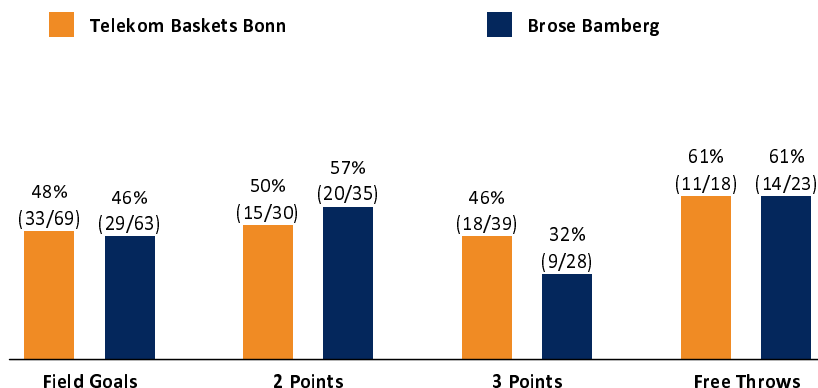

BAM - Brose Bamberg (Coach: AMIEL Oren)

No.	Name	Min	PTS	2 Points	3 Points	Field Goals	Free Throws	OR	DR	TR	AS	ST	TO	BS	SB	PF	FD	EFF	+/-	
*4	PREWITT Omar	33:28	14	2/5 (40%)	2/9 (22%)	4/14 (29%)	4/6 (67%)		5	5	3		1	1		4	7	10	-6	
7	SCOTT Shannon	22:52	6	1/2 (50%)	0/2 (0%)	1/4 (25%)	4/4 (100%)	1	1	2	5					2	2	10	0	
*8	MITCHELL Akil	23:42	15	7/8 (88%)		7/8 (88%)	1/2 (50%)	5		5	2		5			5	4	15	-14	
11	OMUVWIE Marvin	5:41	0						3	3								3	-8	
*12	ROBINSON Justin	19:05	8	3/4 (75%)	0/4 (0%)	3/8 (38%)	2/4 (50%)				4		2			1	2	3	-15	
22	GEBEN Martinas	8:48	2	0/1 (0%)		0/1 (0%)	2/2 (100%)	1	2	3	1		2			3	1	3	3	
29	PASSARGE Lukas	DNP																		
33	HECKMANN Patrick	25:26	1	0/3 (0%)	0/1 (0%)	0/4 (0%)	1/2 (50%)		5	5	3	2				2	4	6	-6	
*43	SENGFELDER Christian	26:58	18	3/6 (50%)	4/5 (80%)	7/11 (64%)		3	6	9	1		1		1	2	2	23	-20	
*77	KYZLINK Tomas	34:00	17	4/6 (67%)	3/7 (43%)	7/13 (54%)	0/3 (0%)	2	3	5	2				2	2	3	15	-4	
Team / Coach									2	2								2		
Totals			200:00	81	20/35 (57%)	9/28 (32%)	29/63 (46%)	14/23 (61%)	12	27	39	21	2	11	1	3	21	25	90	-14

BON	BAM
13 / 28 / 41	12 / 27 / 39
14	21
25	21
20	25
9	11
4	2
30	36
8	12
4	6
18 (41:23)	4 (6:10)
11-0 (41:23)	9-0 (59:53)
Lead Changes: 3	
Times Tied: 3	

EASYCREDIT-BBL.DE

Alle offiziellen Statistiken der easyCredit BBL, Daten, Rekorde uvm. gibt es auf easyCredit-BBL.de! Und für unterwegs: die neue offizielle Liga-App, kostenfrei für iOS und Android.

MAGENTASPORT.DE

Keinen Korb mehr verpassen - Alle Spiele der easyCredit Basketball Bundesliga und des MagentaSport BBL Pokals live auf MagentaSport.de

LEGEND
Min Minutes Played   DR Defensive Rebounds   AS Assists   BS Blocked Shots   PF Fouls   +/- Plus-Minus-Rating
DNP Did Not Play   OR Offensive Rebounds   ST Steals   SB Shots Blocked   FD Fouls Drawn   * Starters
PTS Points   TR Total Rebounds   TO Turnovers   EFF Efficiency = ((PTS + TR + AS + ST + BS) - ((FGA - FGM) + (FTA - FTM) + TO))