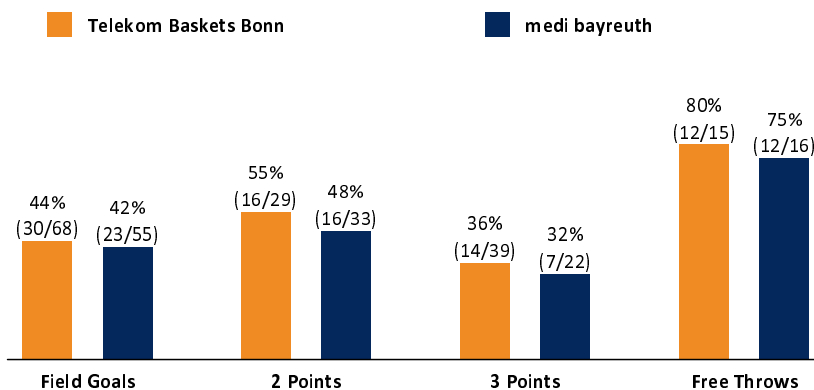

BAY - medi bayreuth (Coach: KORNER Raoul)

No.	Name	Min	PTS	2 Points	3 Points	Field Goals	Free Throws	OR	DR	TR	AS	ST	TO	BS	SB	PF	FD	EFF	+/-
*2	ANIM Sacar	22:05	5	2/6 (33%)	0/3 (0%)	2/9 (22%)	1/2 (50%)		1	1	1		2		2	2	3	-3	-19
6	WOHLRATH Kevin	20:17	5	0/1 (0%)	1/2 (50%)	1/3 (33%)	2/2 (100%)	1		1	1		1		1	1	1	4	0
7	JALALPOOR Philip	19:40	5	2/2 (100%)	0/2 (0%)	2/4 (50%)	1/2 (50%)						2			2	1	0	1
*10	DORETH Bastian	24:39	6		2/3 (67%)	2/3 (67%)			2	2	2		2			4	1	7	-17
11	SEIFERTH Andreas	17:31	4	1/4 (25%)		1/4 (25%)	2/2 (100%)	1	6	7			1			2	3	7	-3
14	SANDERS Moritz	1:36	0	0/1 (0%)	0/1 (0%)	0/2 (0%)			1	1			1					-2	2
*15	ALLEN Terry	26:22	9	1/5 (20%)	2/5 (40%)	3/10 (30%)	1/2 (50%)	1	7	8	1		3		1	1	1	7	-14
*19	SAJUS Martynas	22:25	12	6/6 (100%)		6/6 (100%)		2	2	4	3	1	4			3	5	16	-19
*21	JOESAAR Janari	25:30	12	3/5 (60%)	2/4 (50%)	5/9 (56%)			7	7	1	3			1			19	-16
22	WELLS Cameron	19:55	7	1/3 (33%)	0/2 (0%)	1/5 (20%)	5/6 (83%)				1		1			1	7	2	-20
Team / Coach									4	4			1						3
Totals		200:00	65	16/33 (48%)	7/22 (32%)	23/55 (42%)	12/16 (75%)	5	30	35	10	4	18		5	16	22	60	-21

BON	BAY
9 / 28 / 37	5 / 30 / 35
23	10
22	16
16	22
11	18
10	4
32	24
8	6
7	2
27 (83:56)	5 (13:18)
17-0 (83:56)	8-0 (13:18)
Lead Changes: 10	
Times Tied: 5	

EASYCREDIT-BBL.DE

Alle offiziellen Statistiken der easyCredit BBL, Daten, Rekorde uvm. gibt es auf easyCredit-BBL.de! Und für unterwegs: die neue offizielle Liga-App, kostenfrei für iOS und Android.

MAGENTASPORT.DE

Keinen Korb mehr verpassen - Alle Spiele der easyCredit Basketball Bundesliga und des MagentaSport BBL Pokals live auf MagentaSport.de

LEGEND
Min Minutes Played   DR Defensive Rebounds   AS Assists   BS Blocked Shots   PF Fouls   +/- Plus-Minus-Rating
DNP Did Not Play   OR Offensive Rebounds   ST Steals   SB Shots Blocked   FD Fouls Drawn   * Starters
PTS Points   TR Total Rebounds   TO Turnovers   EFF Efficiency = ((PTS + TR + AS + ST + BS) - ((FGA - FGM) + (FTA - FTM) + TO))