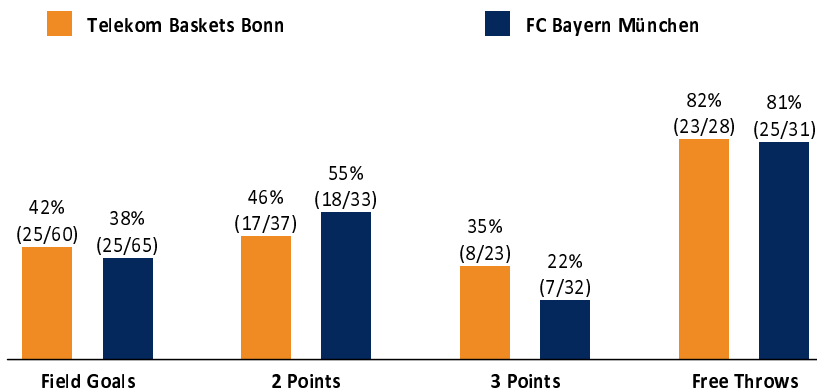

Telekom Baskets Bonn

81 : 82

FC Bayern München

Referee: PANTHER Anne
Umpires: FRITZ Clemens / KOVACEVIC Nesa
Commissioner: LAUPRECHT Claus-Arwed

Attendance: 6.000
Bonn, Telekom Dome (6.000 Plätze), MO 30 MAI 2022, 20:30, Game-ID: 27276

Scoreboard table showing Q1, Q2, Q3, Q4 scores for BON and FCB.

BON - Telekom Baskets Bonn (Coach: IISALO Tuomas)

Main player statistics table for Telekom Baskets Bonn including columns for No., Name, Min, PTS, 2 Points, 3 Points, Field Goals, Free Throws, and various rebound/assist metrics.

FCB - FC Bayern München (Coach: TRINCHIERI Andrea)

Main player statistics table for FC Bayern München including columns for No., Name, Min, PTS, 2 Points, 3 Points, Field Goals, Free Throws, and various rebound/assist metrics.

Summary table comparing key statistics between BON and FCB, such as Rebounds, Assists, Fouls Drawn, Turnovers, Steals, Points in the Paint, Second Chance Points, Fast Break Points, Biggest Lead, Biggest Scoring Run, Lead Changes, and Times Tied.

EASYCREDIT-BBL.DE

Alle offiziellen Statistiken der easyCredit BBL, Daten, Rekorde uvm. gibt es auf easyCredit-BBL.de! Und für unterwegs: die neue offizielle Liga-App, kostenfrei für iOS und Android.

MAGENTASPORT.DE

Keinen Korb mehr verpassen - Alle Spiele der easyCredit Basketball Bundesliga und des MagentaSport BBL Pokals live auf MagentaSport.de

LEGEND
Min Minutes Played
DNP Did Not Play
PTS Points
DR Defensive Rebounds
OR Offensive Rebounds
TR Total Rebounds
AS Assists
ST Steals
TO Turnovers
BS Blocked Shots
SB Shots Blocked
EFF Efficiency = ((PTS + TR + AS + ST + BS) - ((FGA - FGM) + (FTA - FTM) + TO))
PF Fouls
FD Fouls Drawn
+/- Plus-Minus-Rating
* Starters