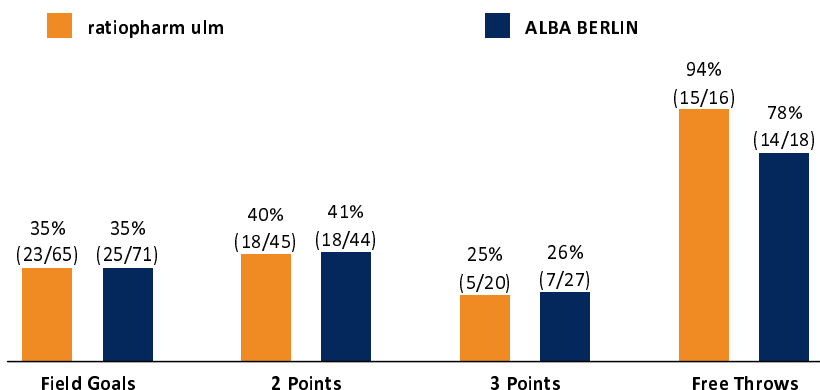

BER - ALBA BERLIN (Coach: GONZALEZ Israel)

No.	Name	Min	PTS	2 Points	3 Points	Field Goals	Free Throws	OR	DR	TR	AS	ST	TO	BS	SB	PF	FD	EFF	+/-	
*0	LO Maodo	23:02	6	2/5 (40%)	0/3 (0%)	2/8 (25%)	2/2 (100%)		1	1	2		2			3	3	1	-3	
1	DA SILVA Oscar	21:01	7	3/5 (60%)	0/1 (0%)	3/6 (50%)	1/2 (50%)	2	2	4	2	2			1	2	2	11	3	
3	SMITH Jaleen	24:54	7	1/6 (17%)	1/1 (100%)	2/7 (29%)	2/2 (100%)	5	5	10	5	1	1	1		1	3	18	7	
6	DELOW Malte	DNP																		
*8	ERIKSSON Marcus	32:15	20	3/3 (100%)	4/12 (33%)	7/15 (47%)	2/2 (100%)		2	2	1					2	1	15	6	
9	MATTISSECK Jonas	11:48	0	0/1 (0%)	0/1 (0%)	0/2 (0%)		1	1	2						1	2	0	-2	
*19	OLINDE Louis	23:21	3	1/6 (17%)	0/1 (0%)	1/7 (14%)	1/2 (50%)	2	4	6		1	1	2	1		4	4	-3	
21	KOUMADJE Christ	13:50	0	0/1 (0%)		0/1 (0%)		2	3	5			1	1		1		4	-6	
32	THIEMANN Johannes	15:38	10	4/6 (67%)	0/2 (0%)	4/8 (50%)	2/2 (100%)	1	3	4	1					2	1	11	7	
*43	SIKMA Luke	30:08	10	3/9 (33%)	0/1 (0%)	3/10 (30%)	4/6 (67%)	2	5	7	5	2	3	1	1	2	4	13	7	
50	ZOOSMAN Yovel	21:47	6	0/1 (0%)	2/5 (40%)	2/6 (33%)			3	3		1	1	1		2	1	6	8	
*55	LAMMERS Ben	7:16	2	1/1 (100%)		1/1 (100%)		1		1						2		3	1	
Team / Coach								3	2	5		3				2				
Totals			225:00	71	18/44 (41%)	7/27 (26%)	25/71 (35%)	14/18 (78%)	19	31	50	16	7	12	6	3	18	21	88	5

ULM	Rebounds OR/DR/TR	BER
11 / 27 / 39		19 / 31 / 50
9	Assists	16
23	Fouls	18
17	Fouls Drawn	21
13	Turnovers	12
3	Steals	7
34	Points in the Paint	34
21	Second Chance Points	15
2	Fast Break Points	2
11 (40:29)	Biggest Lead	7 (63:70)
8-0 (15:6)	Biggest Scoring Run	10-0 (57:61)
	Lead Changes:	1
	Times Tied:	4

EASYCREDIT-BBL.DE

Alle offiziellen Statistiken der easyCredit BBL, Daten, Rekorde uvm. gibt es auf easyCredit-BBL.de! Und für unterwegs: die neue offizielle Liga-App, kostenfrei für iOS und Android.

MAGENTASPORT.DE

Keinen Korb mehr verpassen - Alle Spiele der easyCredit Basketball Bundesliga und des MagentaSport BBL Pokals live auf MagentaSport.de

LEGEND

Min Minutes Played DR Defensive Rebounds AS Assists BS Blocked Shots PF Fouls +/- Plus-Minus-Rating
DNP Did Not Play OR Offensive Rebounds ST Steals SB Shots Blocked FD Fouls Drawn * Starters
PTS Points TR Total Rebounds TO Turnovers EFF Efficiency = ((PTS + TR + AS + ST + BS) - ((FGA - FGM) + (FTA - FTM) + TO))