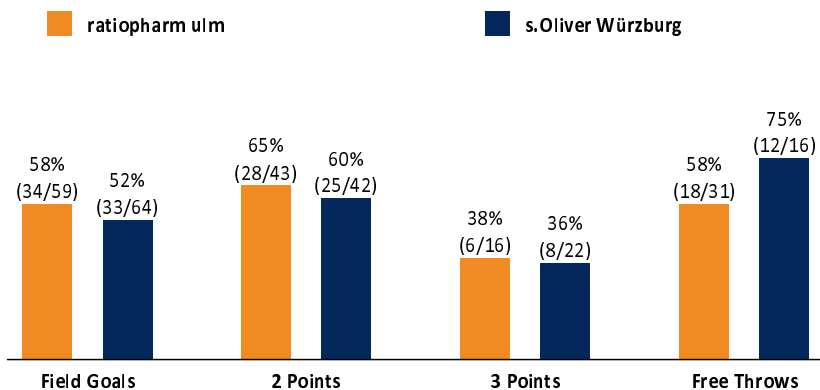

ratiopharm ulm

92 : 86

s.Oliver Würzburg

Referee: STRAUBE Carsten
Umpires: MUTAPCIC Armin / REY Danjana
Commissioner: EICHHORN Christian

Attendance: 3.000
Ulm, ratiopharm arena (6.000 Plätze), FR 18 FEB 2022, 19:00, Game-ID: 26038

Scoreboard table showing Q1, Q2, Q3, Q4 scores for ULM and WUE.

ULM - ratiopharm ulm (Coach: LAKOVIC Jaka)

Main player statistics table for ULM, including columns for No., Name, Min, PTS, 2 Points, 3 Points, Field Goals, Free Throws, and various rebound and efficiency metrics.

WUE - s.Oliver Würzburg (Coach: FILIPOVSKI Sasa)

Main player statistics table for WUE, including columns for No., Name, Min, PTS, 2 Points, 3 Points, Field Goals, Free Throws, and various rebound and efficiency metrics.

Summary statistics table comparing ULM and WUE across categories like Rebounds, Assists, Fouls, and Turnovers.

EASYCREDIT-BBL.DE

Alle offiziellen Statistiken der easyCredit BBL, Daten, Rekorde uvm. gibt es auf easyCredit-BBL.de! Und für unterwegs: die neue offizielle Liga-App, kostenfrei für iOS und Android.

MAGENTASPORT.DE

Keinen Korb mehr verpassen - Alle Spiele der easyCredit Basketball Bundesliga und des MagentaSport BBL Pokals live auf MagentaSport.de

LEGEND: Min Minutes Played, DR Defensive Rebounds, AS Assists, BS Blocked Shots, PF Fouls, +/- Plus-Minus-Rating, DNP Did Not Play, OR Offensive Rebounds, ST Steals, SB Shots Blocked, FD Fouls Drawn, * Starters, PTS Points, TR Total Rebounds, TO Turnovers, EFF Efficiency = ((PTS + TR + AS + ST + BS) - ((FGA - FGM) + (FTA - FTM) + TO))