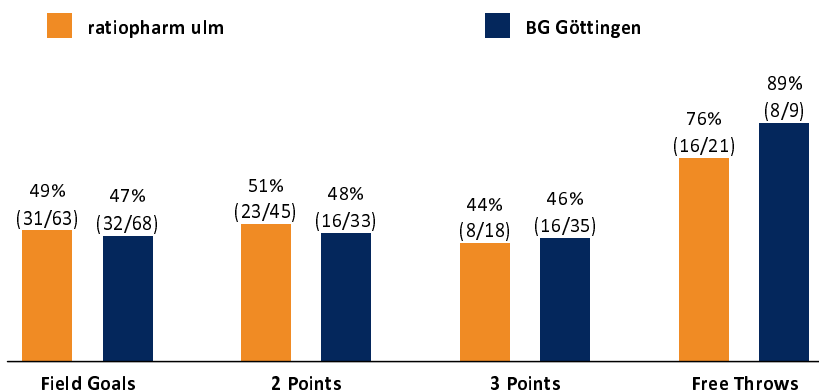

GOT - BG Göttingen (Coach: MOORS Roel)

No.	Name	Min	PTS	2 Points	3 Points	Field Goals	Free Throws	OR	DR	TR	AS	ST	TO	BS	SB	PF	FD	EFF	+/-	
*2	TOOLSON Jake	24:01	13	2/5 (40%)	3/6 (50%)	5/11 (45%)		1	1	2	1	2	2			3	1	10	1	
*5	ROBERSON Jeff	23:54	16	4/4 (100%)	2/3 (67%)	6/7 (86%)	2/2 (100%)	2	3	5			2	1		4	2	19	8	
7	BOAKYE Nick	DNP																		
8	VARGAS Akeem	25:53	17	1/1 (100%)	5/8 (63%)	6/9 (67%)		2	3	5							1	19	-3	
10	HUJIC Haris	5:38	3		1/3 (33%)	1/3 (33%)			1	1	1							3	-3	
13	WÜLLNER Max	DNP																		
15	HARTWICH Philipp	15:06	4	2/4 (50%)		2/4 (50%)		1	3	4	2		1			5		7	2	
17	MÖNNINGHOFF Mathis	22:37	6	0/1 (0%)	2/3 (67%)	2/4 (50%)		3	2	5	1		1				2	9	-3	
*18	KAMP Harper	22:24	0	0/3 (0%)	0/1 (0%)	0/4 (0%)		1	2	3	4	4	2	1		5	1	6	-1	
*22	BROWN Stephen	30:48	16	3/6 (50%)	2/5 (40%)	5/11 (45%)	4/5 (80%)		1	1	5	1	3		2	4	6	13	6	
32	GIOTIS Marios	DNP																		
*44	BALDWIN Kamar	29:39	13	4/9 (44%)	1/6 (17%)	5/15 (33%)	2/2 (100%)		1	1	8	2	1		1	2	2	13	3	
Team / Coach									3	3							3			
Totals			200:00	88	16/33 (48%)	16/35 (46%)	32/68 (47%)	8/9 (89%)	10	20	30	22	9	12	2	3	23	15	102	2

ULM	Rebounds OR/DR/TR	GOT
15 / 24 / 39		10 / 20 / 30
21	Assists	22
15	Fouls	23
22	Fouls Drawn	15
15	Turnovers	12
3	Steals	9
46	Points in the Paint	26
15	Second Chance Points	14
6	Fast Break Points	9
4 (4:0)	Biggest Lead	11 (11:22)
7-0 (39:41)	Biggest Scoring Run	6-0 (4:6)
Lead Changes: 17		
Times Tied: 6		

EASYCREDIT-BBL.DE

Alle offiziellen Statistiken der easyCredit BBL, Daten, Rekorde uvm. gibt es auf easyCredit-BBL.de! Und für unterwegs: die neue offizielle Liga-App, kostenfrei für iOS und Android.

MAGENTASPORT.DE

Keinen Korb mehr verpassen - Alle Spiele der easyCredit Basketball Bundesliga und des MagentaSport BBL Pokals live auf MagentaSport.de

LEGEND
Min Minutes Played   DR Defensive Rebounds   AS Assists   BS Blocked Shots   PF Fouls   +/- Plus-Minus-Rating
DNP Did Not Play   OR Offensive Rebounds   ST Steals   SB Shots Blocked   FD Fouls Drawn   * Starters
PTS Points   TR Total Rebounds   TO Turnovers   EFF Efficiency = ((PTS + TR + AS + ST + BS) - ((FGA - FGM) + (FTA - FTM) + TO))