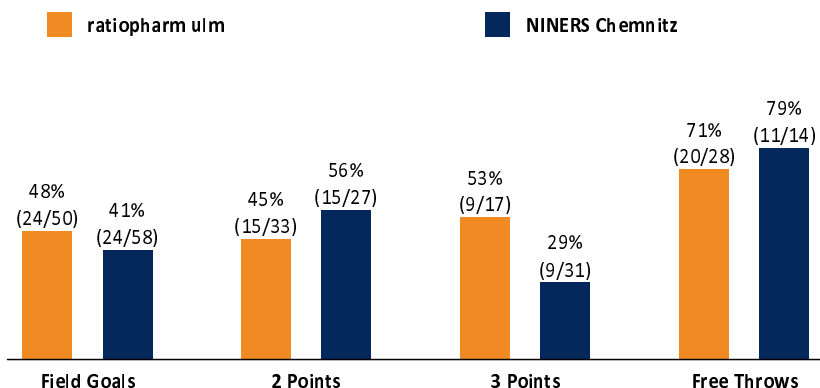

ratiopharm ulm

77 : 68

NINERS Chemnitz

Referee: CICI Gentian
Umpires: BRENDL Nicolas / BOHN Andreas
Commissioner: LAUPRECHT Claus-Arwed

Attendance: 0
Ulm, ratiopharm arena (6.000 Plätze), SA 22 JAN 2022, 18:00, Game-ID: 26093

Scoreboard table showing Q1, Q2, Q3, Q4 scores for ULM and CHE.

ULM - ratiopharm ulm (Coach: McCOY Tyron)

Main player statistics table for ULM, including columns for No., Name, Min, PTS, 2 Points, 3 Points, Field Goals, Free Throws, and various rebound/assist metrics.

CHE - NINERS Chemnitz (Coach: PASTORE Rodrigo)

Main player statistics table for CHE, including columns for No., Name, Min, PTS, 2 Points, 3 Points, Field Goals, Free Throws, and various rebound/assist metrics.

Summary statistics table comparing ULM and CHE across various categories like Rebounds, Assists, Fouls, etc.

EASYCREDIT-BBL.DE

Alle offiziellen Statistiken der easyCredit BBL, Daten, Rekorde uvm. gibt es auf easyCredit-BBL.de! Und für unterwegs: die neue offizielle Liga-App, kostenfrei für iOS und Android.

MAGENTASPORT.DE

Keinen Korb mehr verpassen - Alle Spiele der easyCredit Basketball Bundesliga und des MagentaSport BBL Pokals live auf MagentaSport.de

LEGEND
Min Minutes Played
DNP Did Not Play
PTS Points
DR Defensive Rebounds
OR Offensive Rebounds
TR Total Rebounds
AS Assists
ST Steals
TO Turnovers
BS Blocked Shots
SB Shots Blocked
EFF Efficiency = ((PTS + TR + AS + ST + BS) - ((FGA - FGM) + (FTA - FTM) + TO))
PF Fouls
FD Fouls Drawn
+/- Plus-Minus-Rating
* Starters