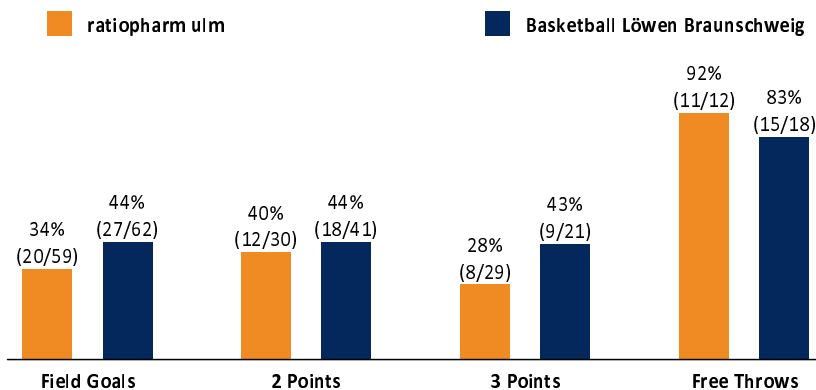

ratiopharm ulm

59 : 78

Basketball Löwen Braunschweig

Referee: BITTNER Steve
Umpires: KRÜPER Moritz / THEIS Christian
Commissioner: WEICHERT Horst

Attendance: 3.000
Ulm, ratiopharm arena (6.000 Plätze), DI 15 FEB 2022, 19:00, Game-ID: 26131

Scoreboard table showing Q1, Q2, Q3, Q4 scores for ULM and BRA.

ULM - ratiopharm ulm (Coach: LAKOVIC Jaka)

Main player statistics table for ULM, including columns for No., Name, Min, PTS, 2 Points, 3 Points, Field Goals, Free Throws, and various rebound and efficiency metrics.

BRA - Basketball Löwen Braunschweig (Coach: RAMIREZ Jesus)

Main player statistics table for BRA, including columns for No., Name, Min, PTS, 2 Points, 3 Points, Field Goals, Free Throws, and various rebound and efficiency metrics.

Summary table comparing ULM and BRA across various categories like Rebounds, Assists, Fouls, Turnovers, Steals, Points in the Paint, etc.

EASYCREDIT-BBL.DE

Alle offiziellen Statistiken der easyCredit BBL, Daten, Rekorde uvm. gibt es auf easyCredit-BBL.de! Und für unterwegs: die neue offizielle Liga-App, kostenfrei für iOS und Android.

MAGENTASPORT.DE

Keinen Korb mehr verpassen - Alle Spiele der easyCredit Basketball Bundesliga und des MagentaSport BBL Pokals live auf MagentaSport.de

LEGEND
Min Minutes Played
DNP Did Not Play
PTS Points
DR Defensive Rebounds
OR Offensive Rebounds
TR Total Rebounds
AS Assists
ST Steals
TO Turnovers
BS Blocked Shots
SB Shots Blocked
EFF Efficiency = ((PTS + TR + AS + ST + BS) - ((FGA - FGM) + (FTA - FTM) + TO))
PF Fouls
FD Fouls Drawn
+/- Plus-Minus-Rating
* Starters