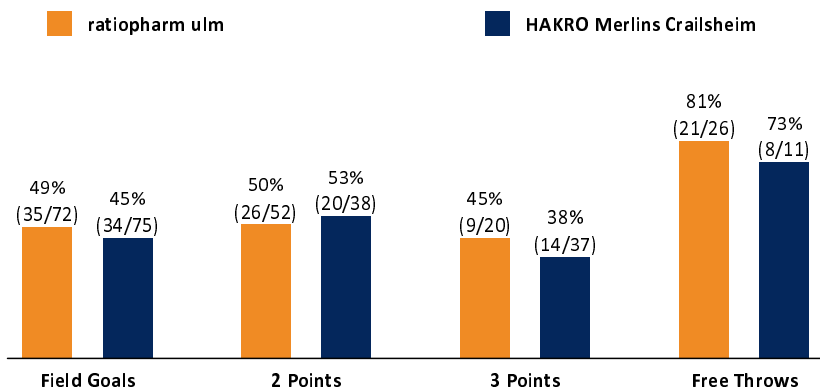

ratiopharm ulm

100 : 90 HAKRO Merlins Crailsheim

Referee: PANTHER Anne
Umpires: KRAUSE Oliver / KRÜPER Moritz
Commissioner: EICHHORN Christian

Attendance: 4.672
Ulm, ratiopharm arena (6.000 Plätze), SO 1 MAI 2022, 18:00, Game-ID: 26236

Scoreboard table showing Q1, Q2, Q3, Q4, and OT1 scores for ULM and CRA.

ULM - ratiopharm ulm (Coach: LAKOVIC Jaka)

Main player statistics table for ULM, including columns for No., Name, Min, PTS, 2 Points, 3 Points, Field Goals, Free Throws, and various advanced stats.

CRA - HAKRO Merlins Crailsheim (Coach: GLEIM Sebastian)

Main player statistics table for CRA, including columns for No., Name, Min, PTS, 2 Points, 3 Points, Field Goals, Free Throws, and various advanced stats.

Summary statistics table comparing ULM and CRA across categories like Rebounds, Assists, Fouls, Turnovers, Steals, Points in the Paint, etc.

EASYCREDIT-BBL.DE
Alle offiziellen Statistiken der easyCredit BBL, Daten, Rekorde uvm. gibt es auf easyCredit-BBL.de!

MAGENTASPORT.DE
Keinen Korb mehr verpassen - Alle Spiele der easyCredit Basketball Bundesliga und des MagentaSport BBL Pokals live auf MagentaSport.de

LEGEND
Min Minutes Played, DR Defensive Rebounds, AS Assists, BS Blocked Shots, PF Fouls, +/- Plus-Minus-Rating
DNP Did Not Play, OR Offensive Rebounds, ST Steals, SB Shots Blocked, FD Fouls Drawn, * Starters
PTS Points, TR Total Rebounds, TO Turnovers, EFF Efficiency = ((PTS + TR + AS + ST + BS) - ((FGA - FGM) + (FTA - FTM) + TO))