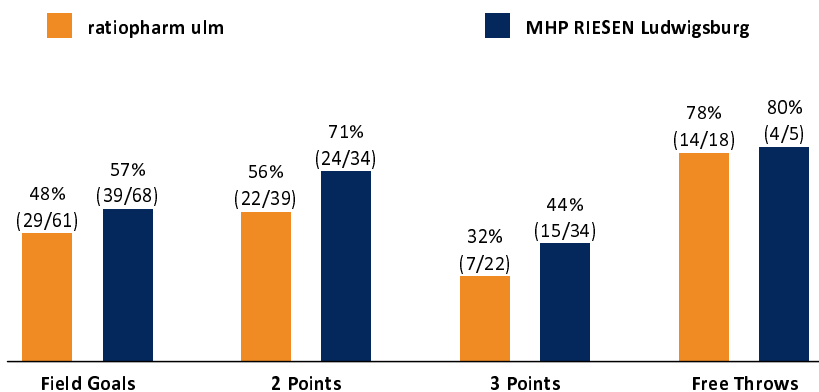

LUD - MHP RIESEN Ludwigsburg (Coach: PATRICK John)

No.	Name	Min	PTS	2 Points	3 Points	Field Goals	Free Throws	OR	DR	TR	AS	ST	TO	BS	SB	PF	FD	EFF	+/-	
*1	HULLS Jordan	25:43	18	2/3 (67%)	4/6 (67%)	6/9 (67%)	2/2 (100%)		1	1	4	1			1	2	2	21	9	
2	PATRICK Jacob	DNP																		
*5	SIMON Justin	21:15	20	7/9 (78%)	2/5 (40%)	9/14 (64%)		1	2	3					1		1	18	7	
6	PATRICK Johannes	4:49	0													1		0	1	
7	BÄHRE Jonathan	2:08	0	0/1 (0%)		0/1 (0%)												-1	-4	
8	WOODARD James	29:53	15	1/1 (100%)	4/6 (67%)	5/7 (71%)	1/2 (50%)		4	4	5	1	1			2	3	21	20	
11	HERZOG Lukas	11:56	0	0/1 (0%)	0/2 (0%)	0/3 (0%)		1		1	1					2		-1	9	
*12	RADEBAUGH Jonah	31:09	16	2/3 (67%)	4/9 (44%)	6/12 (50%)			5	5	1	1	2	1		3		16	2	
13	POLAS BARTOLO Yorman	23:17	2	1/3 (33%)	0/2 (0%)	1/5 (20%)		2	1	3	3	1	1			1	2	4	8	
*18	WOHLFARTH-BOTTERMANN Jonas	14:11	6	3/4 (75%)		3/4 (75%)		1	6	7	1		1			1	1	12	5	
24	HAPP Ethan	16:48	13	6/7 (86%)		6/7 (86%)	1/1 (100%)	2	3	5	3		2		1	3	3	18	18	
*32	COTTON Tekele	18:51	7	2/2 (100%)	1/4 (25%)	3/6 (50%)		1		1	1	3	2			3	1	7	15	
Team / Coach								1	1	2			1				1			
Totals			200:00	97	24/34 (71%)	15/34 (44%)	39/68 (57%)	4/5 (80%)	9	23	32	19	7	10	1	3	18	13	116	18

ULM	Rebounds OR/DR/TR	LUD
11 / 20 / 31		9 / 23 / 32
12	Assists	19
14	Fouls	18
18	Fouls Drawn	13
12	Turnovers	10
5	Steals	7
44	Points in the Paint	48
8	Second Chance Points	7
3	Fast Break Points	6
1 (1:0)	Biggest Lead	26 (64:90)
7-0 (79:94)	Biggest Scoring Run	9-0 (13:29)
	Lead Changes:	1
	Times Tied:	1

EASYCREDIT-BBL.DE

Alle offiziellen Statistiken der easyCredit BBL, Daten, Rekorde uvm. gibt es auf easyCredit-BBL.de! Und für unterwegs: die neue offizielle Liga-App, kostenfrei für iOS und Android.

MAGENTASPORT.DE

Keinen Korb mehr verpassen - Alle Spiele der easyCredit Basketball Bundesliga und des MagentaSport BBL Pokals live auf MagentaSport.de

LEGEND
Min Minutes Played   DR Defensive Rebounds   AS Assists   BS Blocked Shots   PF Fouls   +/- Plus-Minus-Rating
DNP Did Not Play   OR Offensive Rebounds   ST Steals   SB Shots Blocked   FD Fouls Drawn   * Starters
PTS Points   TR Total Rebounds   TO Turnovers   EFF Efficiency = ((PTS + TR + AS + ST + BS) - ((FGA - FGM) + (FTA - FTM) + TO))