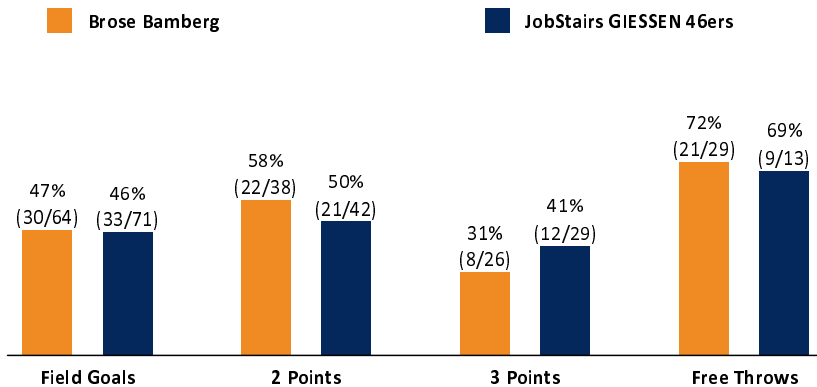

GIE - JobStairs GIESSEN 46ers (Coach: STROBL Pete)

No.	Name	Min	PTS	2 Points	3 Points	Field Goals	Free Throws	OR	DR	TR	AS	ST	TO	BS	SB	PF	FD	EFF	+/-	
0	OMOT Nuni	18:33	14	4/4 (100%)	1/2 (50%)	5/6 (83%)	3/4 (75%)		7	7	1		1			5	3	19	0	
2	NAWROCKI Dennis	5:34	0		0/1 (0%)	0/1 (0%)							1			3	1	-2	-1	
*3	BLAKE Brayon	25:12	18	1/2 (50%)	5/10 (50%)	6/12 (50%)	1/1 (100%)	1	5	6			1			5	1	17	3	
4	KRAUSHAAR Bjarne	14:52	0	0/2 (0%)	0/1 (0%)	0/3 (0%)					5	2	1			2	4	3	-2	
*5	ANDERSON Kyan	33:02	10	2/7 (29%)	2/7 (29%)	4/14 (29%)			1	1	7		2			2	1	6	-1	
9	BEGUE Maximilian	13:02	5	1/3 (33%)	1/1 (100%)	2/4 (50%)			2	2	3		1			2		7	6	
10	UHLEMANN Tim	DNP																		
12	BINAPFL Kilian	4:51	0	0/1 (0%)		0/1 (0%)		1	1	2			1			1		0	-3	
*20	ALKINS Rawle	30:56	17	5/10 (50%)	2/5 (40%)	7/15 (47%)	1/1 (100%)		3	3			1	2		3	3	13	6	
*21	KOCH Florian	12:50	5	1/1 (100%)	1/1 (100%)	2/2 (100%)		1	3	4						1		9	-11	
25	FAYNE II Phillip	21:42	16	6/8 (75%)		6/8 (75%)	4/6 (67%)	4		4			2			1	5	14	2	
*54	BRYANT John	19:26	2	1/4 (25%)	0/1 (0%)	1/5 (20%)	0/1 (0%)	3	3	6	2		3			1	1	2	-9	
Team / Coach								2	2	4								4		
Totals			200:00	87	21/42 (50%)	12/29 (41%)	33/71 (46%)	9/13 (69%)	12	27	39	18	2	14	2		26	19	92	-2

BAM		GIE
9 / 28 / 37	Rebounds OR/DR/TR	12 / 27 / 39
22	Assists	18
19	Fouls	26
26	Fouls Drawn	19
8	Turnovers	14
9	Steals	2
44	Points in the Paint	40
4	Second Chance Points	20
12	Fast Break Points	
8 (34:26)	Biggest Lead	14 (64:78)
8-0 (77:80)	Biggest Scoring Run	13-0 (64:78)
	Lead Changes:	8
	Times Tied:	4

EASYCREDIT-BBL.DE

Alle offiziellen Statistiken der easyCredit BBL, Daten, Rekorde uvm. gibt es auf easyCredit-BBL.de! Und für unterwegs: die neue offizielle Liga-App, kostenfrei für iOS und Android.

MAGENTASPORT.DE

Keinen Korb mehr verpassen - Alle Spiele der easyCredit Basketball Bundesliga und des MagentaSport BBL Pokals live auf MagentaSport.de

LEGEND
Min Minutes Played   DR Defensive Rebounds   AS Assists   BS Blocked Shots   PF Fouls   +/- Plus-Minus-Rating
DNP Did Not Play   OR Offensive Rebounds   ST Steals   SB Shots Blocked   FD Fouls Drawn   * Starters
PTS Points   TR Total Rebounds   TO Turnovers   EFF Efficiency = ((PTS + TR + AS + ST + BS) - ((FGA - FGM) + (FTA - FTM) + TO))