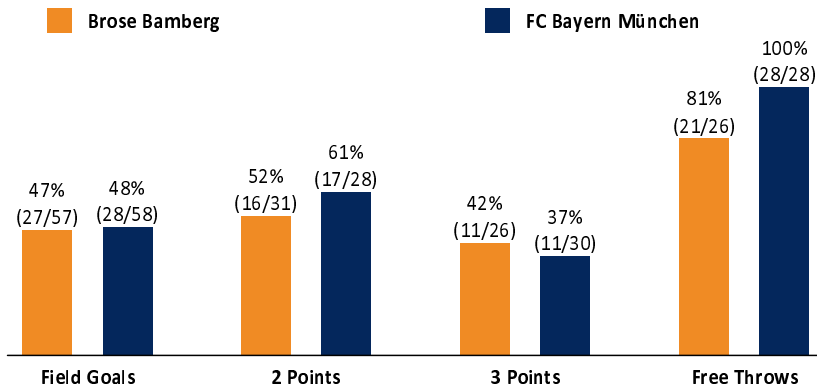

Brose Bamberg

86 : 95

FC Bayern München

Referee: SIMONOW Konstantin
Umpires: HACK Johannes / HODZIC Nermin
Commissioner: GINTSCHEL Winfried

Attendance: 0
Bamberg, BROSE ARENA (6.150 Plätze), SO 2 JAN 2022, 20:30, Game-ID: 26067

Summary table showing scores for Q1, Q2, Q3, and Q4 for both teams.

BAM - Brose Bamberg (Coach: AMIEL Oren)

Main player statistics table for Brose Bamberg including columns for Name, Min, PTS, 2 Points, 3 Points, Field Goals, Free Throws, and various rebound and steal metrics.

FCB - FC Bayern München (Coach: TRINCHIERI Andrea)

Main player statistics table for FC Bayern München including columns for Name, Min, PTS, 2 Points, 3 Points, Field Goals, Free Throws, and various rebound and steal metrics.

Summary table comparing Brose Bamberg and FC Bayern München on various performance metrics like Rebounds, Assists, Fouls, and Turnovers.

EASYCREDIT-BBL.DE

Alle offiziellen Statistiken der easyCredit BBL, Daten, Rekorde uvm. gibt es auf easyCredit-BBL.de! Und für unterwegs: die neue offizielle Liga-App, kostenfrei für iOS und Android.

MAGENTASPORT.DE

Keinen Korb mehr verpassen - Alle Spiele der easyCredit Basketball Bundesliga und des MagentaSport BBL Pokals live auf MagentaSport.de

LEGEND
Min Minutes Played
DNP Did Not Play
PTS Points
DR Defensive Rebounds
OR Offensive Rebounds
TR Total Rebounds
AS Assists
ST Steals
TO Turnovers
BS Blocked Shots
SB Shots Blocked
EFF Efficiency = ((PTS + TR + AS + ST + BS) - ((FGA - FGM) + (FTA - FTM) + TO))
PF Fouls
FD Fouls Drawn
+/- Plus-Minus-Rating
* Starters