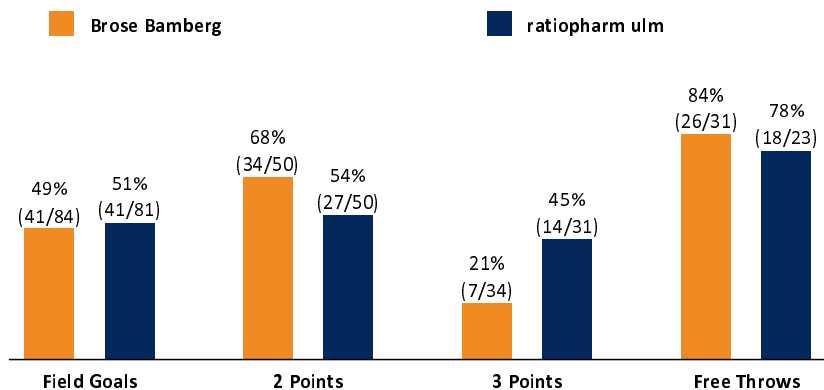

Brose Bamberg

115 : 114

ratiopharm ulm

Referee: LOTTERMOSER Robert
Umpires: BARTH Benjamin / THEIS Christian
Commissioner: EICHHORN Christian

Attendance: 3.559
Bamberg, BROSE ARENA (6.150 Plätze), SO 17 APR 2022, 18:00, Game-ID: 26210

Scoreboard table showing quarters Q1-Q4 and OT1-OT2 for BAM and ULM.

BAM - Brose Bamberg (Coach: AMIEL Oren)

Main player statistics table for BAM, including columns for No., Name, Min, PTS, 2 Points, 3 Points, Field Goals, Free Throws, and various rebound and efficiency metrics.

ULM - ratiopharm ulm (Coach: LAKOVIC Jaka)

Main player statistics table for ULM, including columns for No., Name, Min, PTS, 2 Points, 3 Points, Field Goals, Free Throws, and various rebound and efficiency metrics.

Summary statistics table comparing BAM and ULM across categories like Rebounds, Assists, Fouls, Turnovers, Steals, Points in the Paint, etc.

EASYCREDIT-BBL.DE
Alle offiziellen Statistiken der easyCredit BBL, Daten, Rekorde uvm. gibt es auf easyCredit-BBL.de! Und für unterwegs: die neue offizielle Liga-App, kostenfrei für iOS und Android.

MAGENTASPORT.DE
Keinen Korb mehr verpassen - Alle Spiele der easyCredit Basketball Bundesliga und des MagentaSport BBL Pokals live auf MagentaSport.de

LEGEND
Min Minutes Played, DR Defensive Rebounds, AS Assists, BS Blocked Shots, PF Fouls, +/- Plus-Minus-Rating
DNP Did Not Play, OR Offensive Rebounds, ST Steals, SB Shots Blocked, FD Fouls Drawn, * Starters
PTS Points, TR Total Rebounds, TO Turnovers, EFF Efficiency = ((PTS + TR + AS + ST + BS) - ((FGA - FGM) + (FTA - FTM) + TO))