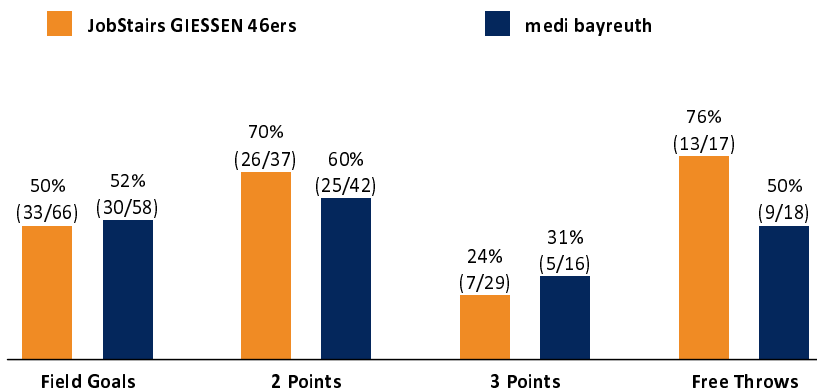

BAY - medi bayreuth (Coach: KORNER Raoul)

No.	Name	Min	PTS	2 Points	3 Points	Field Goals	Free Throws	OR	DR	TR	AS	ST	TO	BS	SB	PF	FD	EFF	+/-	
2	ANIM Sacar	17:04	8	2/4 (50%)	0/2 (0%)	2/6 (33%)	4/5 (80%)		1	1		1			1	3	5	4	4	
*3	THORNTON Marcus	24:57	13	5/9 (56%)	1/2 (50%)	6/11 (55%)	0/2 (0%)		1	1	5	1	2			3	2	11	-20	
6	WOHLRATH Kevin	DNP																		
7	JALALPOOR Philip	9:22	1		0/2 (0%)	0/2 (0%)	1/2 (50%)		1	1	1		2			1	1	-2	-1	
9	BRUHNKE Kay	7:00	0						1	1			1			1		0	-6	
*10	DORETH Bastian	24:06	0	0/1 (0%)	0/1 (0%)	0/2 (0%)					5		2			1		1	-8	
*11	SEIFERTH Andreas	21:22	11	5/8 (63%)		5/8 (63%)	1/4 (25%)	2	2	4	1		1			3	3	9	-13	
14	SANDERS Moritz	DNP																		
*15	ALLEN Terry	33:00	19	4/4 (100%)	3/6 (50%)	7/10 (70%)	2/2 (100%)	1	4	5	1	2	1			4	1	23	-6	
19	SAJUS Martynas	17:26	3	1/4 (25%)		1/4 (25%)	1/3 (33%)	2	1	3			2			3	4	-1	4	
*21	JOESAAR Janari	29:49	9	3/4 (75%)	1/3 (33%)	4/7 (57%)		2	4	6	2	1	1	2		3	1	16	-10	
22	WELLS Cameron	15:54	10	5/8 (63%)		5/8 (63%)			3	3	4		2			1	1	12	-4	
Team / Coach								2	2	4						4				
Totals			200:00	74	25/42 (60%)	5/16 (31%)	30/58 (52%)	9/18 (50%)	9	20	29	19	5	14	2	1	20	16	78	-12

GIE	BAY
13 / 24 / 37	9 / 20 / 29
17	Assists
16	Fouls
20	Fouls Drawn
13	Turnovers
6	Steals
44	Points in the Paint
18	Second Chance Points
7	Fast Break Points
12 (86:74)	Biggest Lead
10-0 (86:74)	Biggest Scoring Run
Lead Changes: 18	
Times Tied: 4	

EASYCREDIT-BBL.DE

Alle offiziellen Statistiken der easyCredit BBL, Daten, Rekorde uvm. gibt es auf easyCredit-BBL.de! Und für unterwegs: die neue offizielle Liga-App, kostenfrei für iOS und Android.

MAGENTASPORT.DE

Keinen Korb mehr verpassen - Alle Spiele der easyCredit Basketball Bundesliga und des MagentaSport BBL Pokals live auf MagentaSport.de

LEGEND
Min Minutes Played   DR Defensive Rebounds   AS Assists   BS Blocked Shots   PF Fouls   +/- Plus-Minus-Rating
DNP Did Not Play   OR Offensive Rebounds   ST Steals   SB Shots Blocked   FD Fouls Drawn   * Starters
PTS Points   TR Total Rebounds   TO Turnovers   EFF Efficiency = ((PTS + TR + AS + ST + BS) - ((FGA - FGM) + (FTA - FTM) + TO))