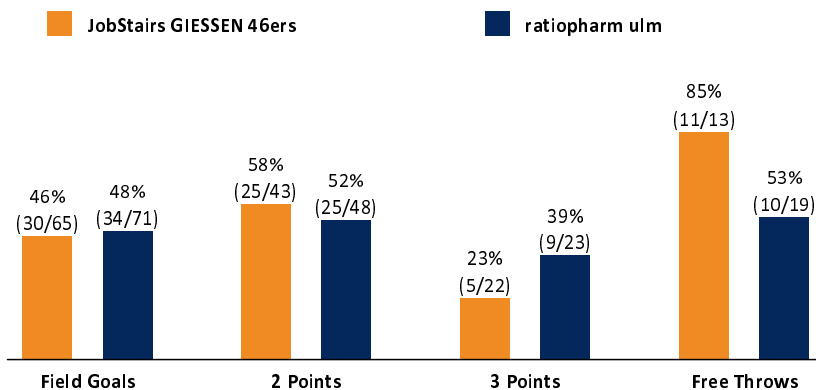

ULM - ratiopharm ulm (Coach: LAKOVIC Jaka)

No.	Name	Min	PTS	2 Points	3 Points	Field Goals	Free Throws	OR	DR	TR	AS	ST	TO	BS	SB	PF	FD	EFF	+/-	
*0	CHRISTON Semaj	13:35	8	2/5 (40%)		2/5 (40%)	4/6 (67%)		1	1	2	1				1	3	7	7	
*1	FELICIO Cristiano	29:09	8	4/9 (44%)		4/9 (44%)		4	9	13	4	1	1	1		1	1	21	13	
*4	BLOSSOMGAME Jaron	21:31	16	6/11 (55%)	1/2 (50%)	7/13 (54%)	1/4 (25%)	1	3	4	1	1			1	1	4	13	9	
6	GÜNTHER Per	17:52	15	3/4 (75%)	2/5 (40%)	5/9 (56%)	3/3 (100%)	2	2	2	2		1			2	1	14	18	
*7	THORNWELL Sindarius	26:11	2	1/4 (25%)	0/1 (0%)	1/5 (20%)		2	3	5	3	2	2			1	5	6	5	
9	STOLL Marius	5:41	0						1	1			3			1		-2	-4	
13	BRETZEL Nicolas	2:12	0													2		0	3	
14	HERKENHOFF Philipp	19:15	9	3/7 (43%)	1/5 (20%)	4/12 (33%)	0/2 (0%)	4	1	5		1	1	1	1	1	1	5	-6	
*22	KLEPEISZ Thomas	24:48	12	2/2 (100%)	2/4 (50%)	4/6 (67%)	2/2 (100%)				2		3		1	2	2	9	1	
27	KRIMMER Moritz	7:53	0								1					1		1	3	
35	JALLOW Karim	16:58	11	4/6 (67%)	1/3 (33%)	5/9 (56%)	0/2 (0%)	4	1	5	1	3	1			1	2	13	-1	
44	ZUGIC Fedor	14:55	6		2/3 (67%)	2/3 (67%)		4	1	1			2			3	1	4	7	
Team / Coach								2	3	5								5		
Totals			200:00	87	25/48 (52%)	9/23 (39%)	34/71 (48%)	10/19 (53%)	17	25	42	16	9	14	2	3	17	20	96	11

GIE	ULM
11 / 25 / 36	17 / 25 / 42
14	Rebounds OR/DR/TR
21	Assists
17	Fouls
16	Fouls Drawn
9	Turnovers
44	Steals
13	Points in the Paint
17	Second Chance Points
0 (:)	Fast Break Points
11-0 (65:79)	Biggest Lead
	Biggest Scoring Run
	Lead Changes: 0
	Times Tied: 0

EASYCREDIT-BBL.DE

Alle offiziellen Statistiken der easyCredit BBL, Daten, Rekorde uvm. gibt es auf easyCredit-BBL.de! Und für unterwegs: die neue offizielle Liga-App, kostenfrei für iOS und Android.

MAGENTASPORT.DE

Keinen Korb mehr verpassen - Alle Spiele der easyCredit Basketball Bundesliga und des MagentaSport BBL Pokals live auf MagentaSport.de

LEGEND
Min Minutes Played   DR Defensive Rebounds   AS Assists   BS Blocked Shots   PF Fouls   +/- Plus-Minus-Rating
DNP Did Not Play   OR Offensive Rebounds   ST Steals   SB Shots Blocked   FD Fouls Drawn   * Starters
PTS Points   TR Total Rebounds   TO Turnovers   EFF Efficiency = ((PTS + TR + AS + ST + BS) - ((FGA - FGM) + (FTA - FTM) + TO))