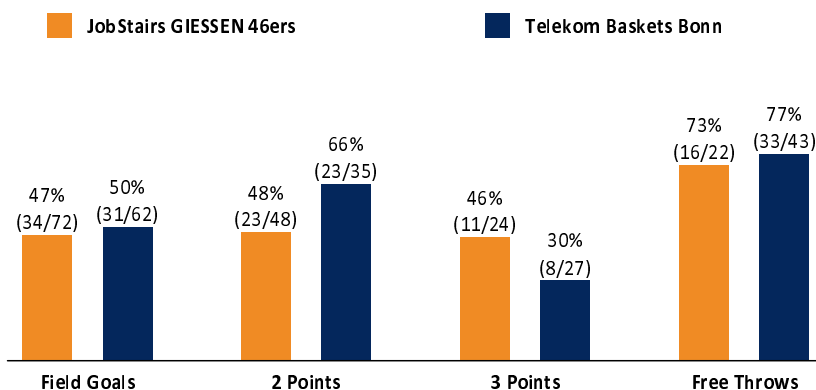

BON - Telekom Baskets Bonn (Coach: IISALO Tuomas)

No.	Name	Min	PTS	2 Points	3 Points	Field Goals	Free Throws	OR	DR	TR	AS	ST	TO	BS	SB	PF	FD	EFF	+/-	
3	WARD Tyson	20:51	14	4/5 (80%)	1/1 (100%)	5/6 (83%)	3/4 (75%)	3		3	2	1					2	18	5	
*4	GORHAM Justin	21:46	7	2/2 (100%)	0/2 (0%)	2/4 (50%)	3/7 (43%)		5	5	2	1				3	5	9	0	
6	KESSENS Michael	23:40	23	8/9 (89%)		8/9 (89%)	7/8 (88%)	3	2	5			4		1	4	5	22	-15	
*9	TADDA Karsten	23:10	5		1/5 (20%)	1/5 (20%)	2/2 (100%)	1		1	2	2	4			5	1	2	5	
12	BOWLIN Skyler	24:59	9	0/1 (0%)	3/6 (50%)	3/7 (43%)			4	4	7	1	2			2	1	15	8	
13	HAWKINS Javontae	12:20	4		0/3 (0%)	0/3 (0%)	4/4 (100%)						2				2	-1	7	
*20	MORGAN Jeremy	27:40	15	1/3 (33%)	3/8 (38%)	4/11 (36%)	4/4 (100%)		1	1	4		1	2	1	2	3	14	2	
*21	KRATZER Leon	13:31	9	4/6 (67%)		4/6 (67%)	1/2 (50%)	1	4	5		1		1		5	2	13	24	
24	HASBARGEN Tim	2:20	0		0/1 (0%)	0/1 (0%)					1							0	-5	
*33	JACKSON-CARTWRIGHT Parker	29:43	17	4/9 (44%)	0/1 (0%)	4/10 (40%)	9/12 (75%)	2	3	5	7	2	4		1	2	8	18	9	
Team / Coach								6	4	10							10			
Totals			200:00	103	23/35 (66%)	8/27 (30%)	31/62 (50%)	33/43 (77%)	16	23	39	25	8	17	3	3	23	29	120	8

GIE	BON
16 / 21 / 37	16 / 23 / 39
20	Rebounds OR/DR/TR
32	Assists
23	Fouls
14	Fouls Drawn
10	Turnovers
38	Steals
18	Points in the Paint
13	Second Chance Points
4 (13:9)	Fast Break Points
16-0 (55:55)	Biggest Lead
	Biggest Scoring Run
	Lead Changes: 5
	Times Tied: 9

EASYCREDIT-BBL.DE

Alle offiziellen Statistiken der easyCredit BBL, Daten, Rekorde uvm. gibt es auf easyCredit-BBL.de! Und für unterwegs: die neue offizielle Liga-App, kostenfrei für iOS und Android.

MAGENTASPORT.DE

Keinen Korb mehr verpassen - Alle Spiele der easyCredit Basketball Bundesliga und des MagentaSport BBL Pokals live auf MagentaSport.de

LEGEND
Min Minutes Played   DR Defensive Rebounds   AS Assists   BS Blocked Shots   PF Fouls   +/- Plus-Minus-Rating
DNP Did Not Play   OR Offensive Rebounds   ST Steals   SB Shots Blocked   FD Fouls Drawn   * Starters
PTS Points   TR Total Rebounds   TO Turnovers   EFF Efficiency = ((PTS + TR + AS + ST + BS) - ((FGA - FGM) + (FTA - FTM) + TO))