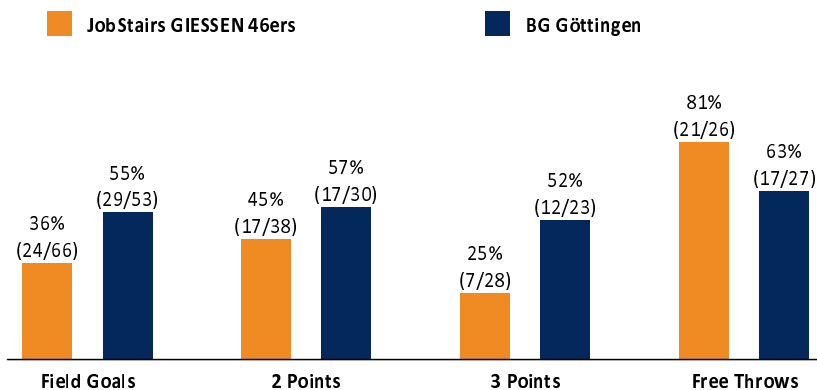

GOT - BG Göttingen (Coach: MOORS Roel)

No.	Name	Min	PTS	2 Points	3 Points	Field Goals	Free Throws	OR	DR	TR	AS	ST	TO	BS	SB	PF	FD	EFF	+/-	
*2	TOOLSON Jake	23:40	18	1/4 (25%)	4/6 (67%)	5/10 (50%)	4/5 (80%)		1	1	1		1		1	3	3	13	7	
*5	ROBERSON Jeff	21:48	6	1/2 (50%)	1/3 (33%)	2/5 (40%)	1/2 (50%)	1	8	9	1	1	1			5	1	12	3	
8	VARGAS Akeem	19:05	0						2	2	2						1	4	7	
10	HUIJIC Haris	10:41	0		0/4 (0%)	0/4 (0%)			1	1	1					2		-2	2	
15	HARTWICH Philipp	9:47	3	1/1 (100%)		1/1 (100%)	1/8 (13%)				1		3	2		5	4	-4	-4	
17	MÖNNINGHOFF Mathis	25:41	6		2/4 (50%)	2/4 (50%)			4	4						2	2	8	15	
*18	KAMP Harper	24:30	9	4/4 (100%)		4/4 (100%)	1/2 (50%)		4	4	4	2	1	1		4	1	18	7	
*22	BROWN Stephen	30:21	14	2/4 (50%)	2/3 (67%)	4/7 (57%)	4/4 (100%)		3	3	5		2	1	1	3	9	18	9	
32	GIOTIS Marios	DNP																		
*44	BALDWIN Kamar	34:27	31	8/15 (53%)	3/3 (100%)	11/18 (61%)	6/6 (100%)		4	4	4	2	3	1		2	7	32	9	
Team / Coach								2	4	6		2				4				
Totals			200:00	87	17/30 (57%)	12/23 (52%)	29/53 (55%)	17/27 (63%)	3	31	34	19	5	13	5	2	26	28	103	11

GIE	Rebounds OR/DR/TR	GOT
15 / 24 / 39		3 / 31 / 34
16	Assists	19
28	Fouls	26
26	Fouls Drawn	28
14	Turnovers	13
3	Steals	5
34	Points in the Paint	30
15	Second Chance Points	3
4	Fast Break Points	10
2 (10:8)	Biggest Lead	13 (68:81)
8-0 (64:66)	Biggest Scoring Run	10-0 (68:81)
Lead Changes: 8		
Times Tied: 5		

EASYCREDIT-BBL.DE

Alle offiziellen Statistiken der easyCredit BBL, Daten, Rekorde uvm. gibt es auf easyCredit-BBL.de! Und für unterwegs: die neue offizielle Liga-App, kostenfrei für iOS und Android.

MAGENTASPORT.DE

Keinen Korb mehr verpassen - Alle Spiele der easyCredit Basketball Bundesliga und des MagentaSport BBL Pokals live auf MagentaSport.de

LEGEND
Min Minutes Played   DR Defensive Rebounds   AS Assists   BS Blocked Shots   PF Fouls   +/- Plus-Minus-Rating
DNP Did Not Play   OR Offensive Rebounds   ST Steals   SB Shots Blocked   FD Fouls Drawn   * Starters
PTS Points   TR Total Rebounds   TO Turnovers   EFF Efficiency = ((PTS + TR + AS + ST + BS) - ((FGA - FGM) + (FTA - FTM) + TO))