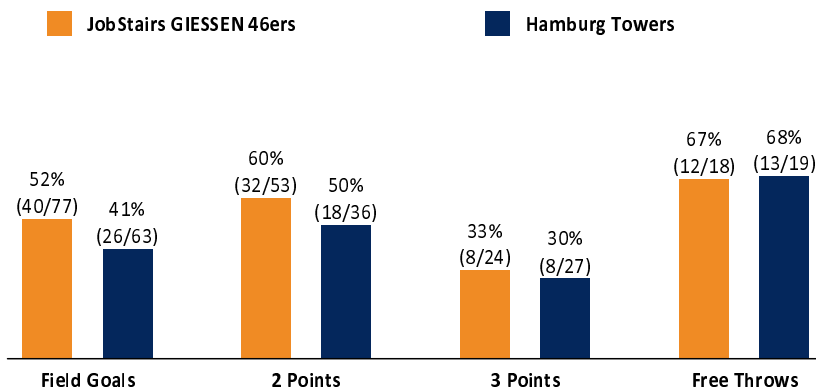

HAM - Hamburg Towers (Coach: CALLES Pedro)

No.	Name	Min	PTS	2 Points	3 Points	Field Goals	Free Throws	OR	DR	TR	AS	ST	TO	BS	SB	PF	FD	EFF	+/-	
*1	BROWN Zachary	24:05	2	1/1 (100%)	0/3 (0%)	1/4 (25%)			2	2	1	1	2			2		1	-29	
*3	DILEO Maximilian	11:39	3	0/1 (0%)	1/2 (50%)	1/3 (33%)			1	1						3		2	-29	
*5	HOMESLEY Caleb	31:39	19	4/10 (40%)	2/7 (29%)	6/17 (35%)	5/6 (83%)		6	6	8	1	4	1	1	4	4	19	-22	
6	RICH Osaro Jürgen	15:58	3	1/2 (50%)	0/1 (0%)	1/3 (33%)	1/4 (25%)	2		2	1					2	2	1	-4	
*8	CHRISTEN Robin	32:16	7	2/2 (100%)	1/5 (20%)	3/7 (43%)			2	2	3	2	1				2	9	-22	
10	BROWN Jaylon	25:40	24	4/7 (57%)	4/9 (44%)	8/16 (50%)	4/4 (100%)	1	3	4	2	1	5		1	2	4	18	7	
*11	KOTSAR Maik	24:02	8	4/9 (44%)		4/9 (44%)		1	4	5	1		1			1	2	8	-30	
17	EDIGIN Eddy	15:56	5	2/2 (100%)		2/2 (100%)	1/1 (100%)		4	4	1			1		2	1	11	3	
21	HOLLATZ Justus	18:45	2	0/2 (0%)		0/2 (0%)	2/4 (50%)	1	2	3	2		6		1	4	2	-3	-9	
Team / Coach								1	4	5							5			
Totals			200:00	73	18/36 (50%)	8/27 (30%)	26/63 (41%)	13/19 (68%)	6	28	34	19	5	19	2	3	20	17	71	-27

GIE	HAM
11 / 32 / 43	6 / 28 / 34
24	Rebounds
17	Assists
20	Fouls
12	Fouls Drawn
13	Turnovers
60	Steals
14	Points in the Paint
27	Second Chance Points
27 (100:73)	Fast Break Points
13-0 (56:35)	Biggest Lead
	Biggest Scoring Run
	Lead Changes: 2
	Times Tied: 1

EASYCREDIT-BBL.DE

Alle offiziellen Statistiken der easyCredit BBL, Daten, Rekorde uvm. gibt es auf easyCredit-BBL.de! Und für unterwegs: die neue offizielle Liga-App, kostenfrei für iOS und Android.

MAGENTASPORT.DE

Keinen Korb mehr verpassen - Alle Spiele der easyCredit Basketball Bundesliga und des MagentaSport BBL Pokals live auf MagentaSport.de

LEGEND
Min Minutes Played   DR Defensive Rebounds   AS Assists   BS Blocked Shots   PF Fouls   +/- Plus-Minus-Rating
DNP Did Not Play   OR Offensive Rebounds   ST Steals   SB Shots Blocked   FD Fouls Drawn   * Starters
PTS Points   TR Total Rebounds   TO Turnovers   EFF Efficiency = ((PTS + TR + AS + ST + BS) - ((FGA - FGM) + (FTA - FTM) + TO))