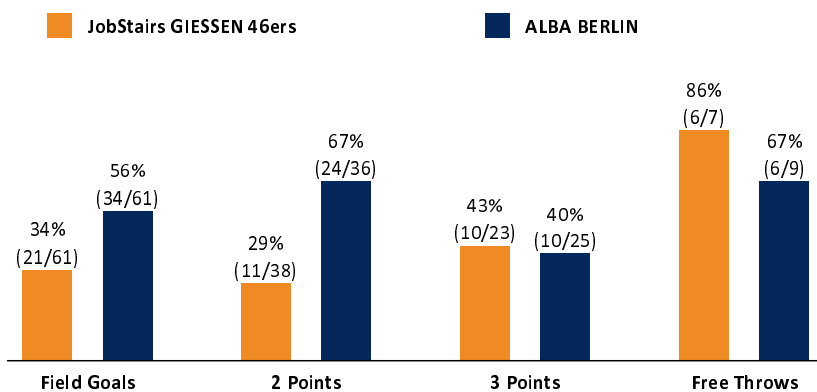

Referee: STRAUBE Carsten
 Umpires: KRÜPER Moritz / KATTUR Radeesh
 Commissioner: BENDER Ute

Attendance: 1.516
 Gießen, Sporthalle Gießen-Ost (3.752 Plätze), SO 13 MRZ 2022, 15:00, Game-ID: 26163

	Q1		Q2		Q3		Q4	
GIE	14	14	12	26	18	44	14	58
BER	23	23	22	45	22	67	17	84

BER - ALBA BERLIN (Coach: GONZALEZ Israel)

No.	Name	Min	PTS	2 Points	3 Points	Field Goals	Free Throws	OR	DR	TR	AS	ST	TO	BS	SB	PF	FD	EFF	+/-	
*0	LO Maodo	16:50	3		1/1 (100%)	1/1 (100%)		1	1	2	3					1	1	8	6	
*1	DA SILVA Oscar	24:52	17	7/10 (70%)		7/10 (70%)	3/4 (75%)	3	6	9		2	1	2	1		4	25	25	
*3	SMITH Jaleen	17:10	8	3/3 (100%)	0/4 (0%)	3/7 (43%)	2/2 (100%)		1	1	4					1	2	9	17	
6	DELOW Maite	14:52	6	0/1 (0%)	2/3 (67%)	2/4 (50%)			1	1	2		1			2		6	-4	
9	MATTISSECK Jonas	22:50	1		0/3 (0%)	0/3 (0%)	1/2 (50%)				1		1			2	4	-3	9	
*10	SCHNEIDER Tim	25:08	18	3/5 (60%)	4/7 (57%)	7/12 (58%)	0/1 (0%)	1	2	3		1	1			2	2	15	30	
21	KOUMADJE Christ	15:08	12	6/6 (100%)		6/6 (100%)		2	2	4	1		1	3		1	1	19	1	
*32	THIEMANN Johannes	24:57	6	3/8 (38%)	0/2 (0%)	3/10 (30%)			9	9	2		3	1			1	8	14	
43	SIKMA Luke	15:03	4	2/3 (67%)		2/3 (67%)			3	3	11	2	4					15	12	
45	BLATT Tamir	23:10	9		3/5 (60%)	3/5 (60%)		2	2	6	1	3						13	20	
55	LAMMERS Ben	DNP																		
Team / Coach									2	2			1					1		
Totals			200:00	84	24/36 (67%)	10/25 (40%)	34/61 (56%)	6/9 (67%)	7	29	36	30	6	16	6	1	9	15	116	26