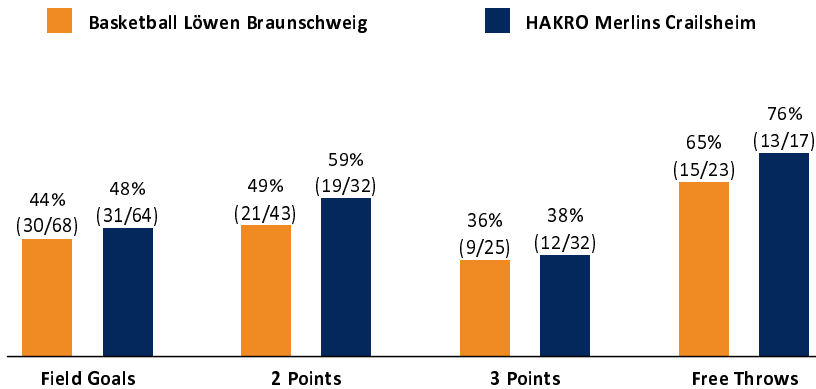

CRA - HAKRO Merlins Crailsheim (Coach: GLEIM Sebastian)

No.	Name	Min	PTS	2 Points	3 Points	Field Goals	Free Throws	OR	DR	TR	AS	ST	TO	BS	SB	PF	FD	EFF	+/-	
*1	LEWIS Jaren	37:43	15	4/7 (57%)	1/4 (25%)	5/11 (45%)	4/5 (80%)	5	3	8		1	4	2	1	2	6	15	6	
*3	STUCKEY Maurice	21:12	13	2/4 (50%)	3/10 (30%)	5/14 (36%)		1	4	5	1	1	2		1	4		9	-4	
5	KOVACEVIC Aleksa	DNP																		
6	LASISI Elias	21:42	12		3/5 (60%)	3/5 (60%)	3/3 (100%)		1	1	2		1	1			2	13	-5	
*8	HARRIS Terrell	33:12	18	7/11 (64%)	1/4 (25%)	8/15 (53%)	1/2 (50%)	1	2	3	2	1	2		3	2	4	14	3	
9	BLECK Fabian	25:15	2				2/2 (100%)	1	5	6	4		1			4	1	11	3	
11	KINDZEKA Rene	0:01	0															0	2	
12	KOVACEVIC Dejan	2:54	0					1		1			1					0	-3	
30	GUDMUNDSSON Jon Axel	5:46	4	2/2 (100%)		2/2 (100%)										3	2	4	-3	
*34	ARIRIGUZOH Richmond	20:00	5	2/4 (50%)		2/4 (50%)	1/1 (100%)	1	4	5			2	1		3	2	7	1	
*55	CAFFEY Mike	32:15	18	2/4 (50%)	4/9 (44%)	6/13 (46%)	2/4 (50%)	3	1	4	5	1	2			3	7	17	15	
Team / Coach								3	6	9		2					7			
Totals			200:00	87	19/32 (59%)	12/32 (38%)	31/64 (48%)	13/17 (76%)	16	26	42	14	4	17	4	5	21	24	97	3

BRA	CRA
14 / 18 / 32	Rebounds OR/DR/TR
15	Assists
24	Fouls
21	Fouls Drawn
12	Turnovers
8	Steals
28	Points in the Paint
14	Second Chance Points
2	Fast Break Points
9 (63:54)	Biggest Lead
11-0 (57:50)	Biggest Scoring Run
	Lead Changes: 13
	Times Tied: 3

EASYCREDIT-BBL.DE

Alle offiziellen Statistiken der easyCredit BBL, Daten, Rekorde uvm. gibt es auf easyCredit-BBL.de! Und für unterwegs: die neue offizielle Liga-App, kostenfrei für iOS und Android.

MAGENTASPORT.DE

Keinen Korb mehr verpassen - Alle Spiele der easyCredit Basketball Bundesliga und des MagentaSport BBL Pokals live auf MagentaSport.de

LEGEND
Min Minutes Played   DR Defensive Rebounds   AS Assists   BS Blocked Shots   PF Fouls   +/- Plus-Minus-Rating
DNP Did Not Play   OR Offensive Rebounds   ST Steals   SB Shots Blocked   FD Fouls Drawn   * Starters
PTS Points   TR Total Rebounds   TO Turnovers   EFF Efficiency = ((PTS + TR + AS + ST + BS) - ((FGA - FGM) + (FTA - FTM) + TO))