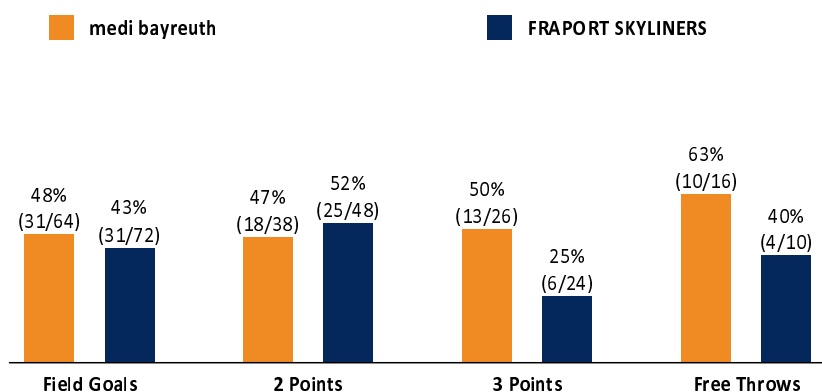

medi bayreuth

85 : 72 FRAPORT SKYLINERS

Referee: BITTNER Steve
Umpires: KRAUSE Oliver / MUTAPCIC Armin
Commissioner: BENDER Ute

Attendance: 0
Bayreuth, Oberfrankenhalle (3.300 Plätze), SA 11 DEZ 2021, 18:00, Game-ID: 26021

Scoreboard table showing Q1, Q2, Q3, Q4 scores for BAY and FRA.

BAY - medi bayreuth (Coach: KORNER Raoul)

Main player statistics table for medi bayreuth including columns for No., Name, Min, PTS, 2 Points, 3 Points, Field Goals, Free Throws, and various advanced stats.

FRA - FRAPORT SKYLINERS (Coach: OCAMPO Diego)

Main player statistics table for FRAPORT SKYLINERS including columns for No., Name, Min, PTS, 2 Points, 3 Points, Field Goals, Free Throws, and various advanced stats.

Summary statistics table comparing BAY and FRA across various metrics like Rebounds, Assists, Fouls, etc.

EASYCREDIT-BBL.DE

Alle offiziellen Statistiken der easyCredit BBL, Daten, Rekorde uvm. gibt es auf easyCredit-BBL.de! Und für unterwegs: die neue offizielle Liga-App, kostenfrei für iOS und Android.

MAGENTASPORT.DE

Keinen Korb mehr verpassen - Alle Spiele der easyCredit Basketball Bundesliga und des MagentaSport BBL Pokals live auf MagentaSport.de

LEGEND
Min Minutes Played
DNP Did Not Play
PTS Points
DR Defensive Rebounds
OR Offensive Rebounds
TR Total Rebounds
AS Assists
ST Steals
TO Turnovers
BS Blocked Shots
SB Shots Blocked
EFF Efficiency = ((PTS + TR + AS + ST + BS) - ((FGA - FGM) + (FTA - FTM) + TO))
PF Fouls
FD Fouls Drawn
+/- Plus-Minus-Rating
* Starters