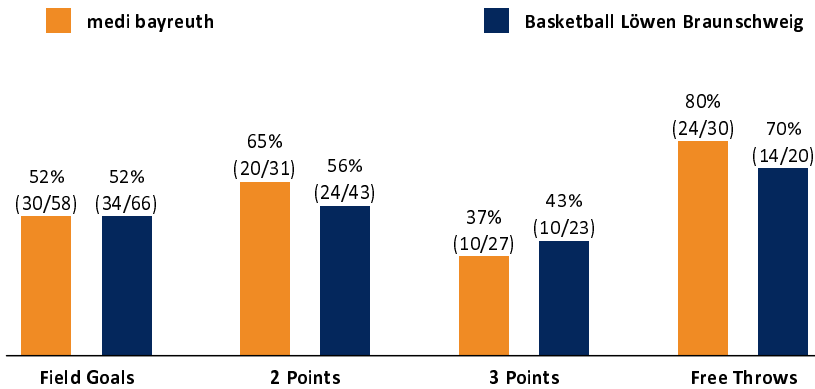

medi bayreuth

94 : 92

Basketball Löwen Braunschweig

Referee: FRITZ Clemens
Umpires: BARTH Benjamin / ARIK Tamer
Commissioner: WEGNER Ronny

Attendance: 0
Bayreuth, Oberfrankenhalle (3.300 Plätze), FR 21 JAN 2022, 19:00, Game-ID: 26092

Scoreboard table showing Q1, Q2, Q3, Q4 scores for BAY and BRA.

BAY - medi bayreuth (Coach: KORNER Raoul)

Main player statistics table for medi bayreuth including columns for No., Name, Min, PTS, 2 Points, 3 Points, Field Goals, Free Throws, and various advanced stats.

BRA - Basketball Löwen Braunschweig (Coach: RAMIREZ Jesus)

Main player statistics table for Basketball Löwen Braunschweig including columns for No., Name, Min, PTS, 2 Points, 3 Points, Field Goals, Free Throws, and various advanced stats.

Summary comparison table between BAY and BRA for various statistics like Rebounds, Assists, Fouls, Turnovers, Steals, Points in the Paint, etc.

EASYCREDIT-BBL.DE

Alle offiziellen Statistiken der easyCredit BBL, Daten, Rekorde uvm. gibt es auf easyCredit-BBL.de! Und für unterwegs: die neue offizielle Liga-App, kostenfrei für iOS und Android.

MAGENTASPORT.DE

Keinen Korb mehr verpassen - Alle Spiele der easyCredit Basketball Bundesliga und des MagentaSport BBL Pokals live auf MagentaSport.de

LEGEND
Min Minutes Played
DNP Did Not Play
PTS Points
DR Defensive Rebounds
OR Offensive Rebounds
TR Total Rebounds
AS Assists
ST Steals
TO Turnovers
BS Blocked Shots
SB Shots Blocked
EFF Efficiency = ((PTS + TR + AS + ST + BS) - ((FGA - FGM) + (FTA - FTM) + TO))
PF Fouls
FD Fouls Drawn
+/- Plus-Minus-Rating
* Starters