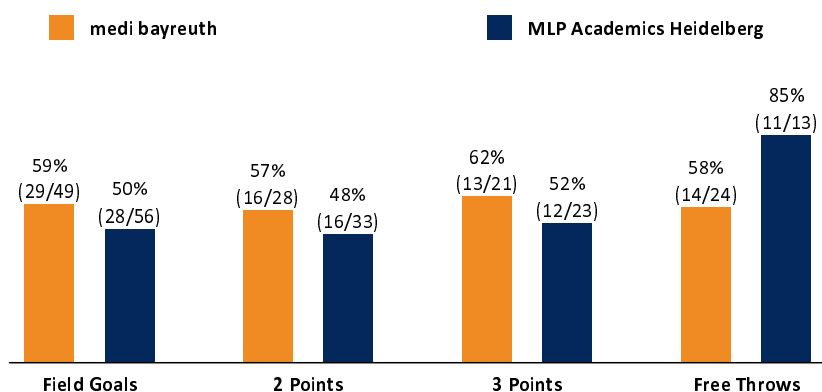

medi bayreuth

85 : 79 MLP Academics Heidelberg

Referee: LOTTERMOSER Robert
Umpires: MUTAPCIC Armin / LODER Benedikt
Commissioner: BENDER Ute

Attendance: 1.000
Bayreuth, Oberfrankenhalle (3.300 Plätze), SA 12 FEB 2022, 18:00, Game-ID: 26122

Scoreboard table showing Q1, Q2, Q3, Q4 scores for BAY and HDB.

BAY - medi bayreuth (Coach: KORNER Raoul)

Main player statistics table for medi bayreuth including columns for No., Name, Min, PTS, 2 Points, 3 Points, Field Goals, Free Throws, OR, DR, TR, AS, ST, TO, BS, SB, PF, FD, EFF, +/-.

HDB - MLP Academics Heidelberg (Coach: IGNIJATOVIC Branislav)

Main player statistics table for MLP Academics Heidelberg including columns for No., Name, Min, PTS, 2 Points, 3 Points, Field Goals, Free Throws, OR, DR, TR, AS, ST, TO, BS, SB, PF, FD, EFF, +/-.

Summary statistics table comparing BAY and HDB across various metrics like Rebounds, Assists, Fouls, etc.

EASYCREDIT-BBL.DE
Alle offiziellen Statistiken der easyCredit BBL, Daten, Rekorde uvm. gibt es auf easyCredit-BBL.de!

MAGENTASPORT.DE
Keinen Korb mehr verpassen - Alle Spiele der easyCredit Basketball Bundesliga und des MagentaSport BBL Pokals live auf MagentaSport.de

LEGEND
Min Minutes Played, DR Defensive Rebounds, AS Assists, BS Blocked Shots, PF Fouls, +/- Plus-Minus-Rating
DNP Did Not Play, OR Offensive Rebounds, ST Steals, SB Shots Blocked, FD Fouls Drawn, * Starters
PTS Points, TR Total Rebounds, TO Turnovers, EFF Efficiency = ((PTS + TR + AS + ST + BS) - ((FGA - FGM) + (FTA - FTM) + TO))