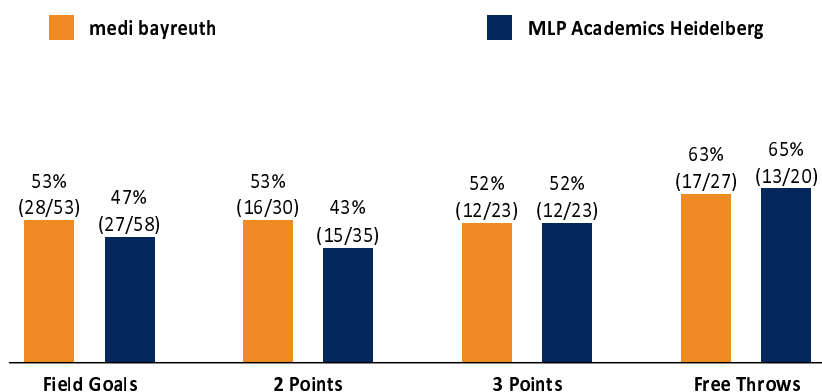

medi bayreuth

85 : 79 MLP Academics Heidelberg

Referee: LOTTERMOSER Robert
Umpires: MUTAPCIC Armin / LODER Benedikt
Commissioner: BENDER Ute

Attendance: 1.000
Bayreuth, Oberfrankenhalle (3.300 Plätze), SA 12 FEB 2022, 18:00, Game-ID: 26122

Scoreboard table showing Q1, Q2, Q3, Q4 scores for BAY and HDB.

BAY - medi bayreuth (Coach: KORNER Raoul)

Main player statistics table for medi bayreuth including columns for No., Name, Min, PTS, 2 Points, 3 Points, Field Goals, Free Throws, and various rebound/assist metrics.

HDB - MLP Academics Heidelberg (Coach: IGNIATOVIC Branislav)

Main player statistics table for MLP Academics Heidelberg including columns for No., Name, Min, PTS, 2 Points, 3 Points, Field Goals, Free Throws, and various rebound/assist metrics.

Summary table comparing BAY and HDB on various metrics like Rebounds, Assists, Fouls, Turnovers, Steals, Points in the Paint, etc.

EASYCREDIT-BBL.DE

Alle offiziellen Statistiken der easyCredit BBL, Daten, Rekorde uvm. gibt es auf easyCredit-BBL.de! Und für unterwegs: die neue offizielle Liga-App, kostenfrei für iOS und Android.

MAGENTASPORT.DE

Keinen Korb mehr verpassen - Alle Spiele der easyCredit Basketball Bundesliga und des MagentaSport BBL Pokals live auf MagentaSport.de

LEGEND
Min Minutes Played
DNP Did Not Play
PTS Points
DR Defensive Rebounds
OR Offensive Rebounds
TR Total Rebounds
AS Assists
ST Steals
TO Turnovers
BS Blocked Shots
SB Shots Blocked
EFF Efficiency = ((PTS + TR + AS + ST + BS) - ((FGA - FGM) + (FTA - FTM) + TO))
PF Fouls
FD Fouls Drawn
+/- Plus-Minus-Rating
* Starters