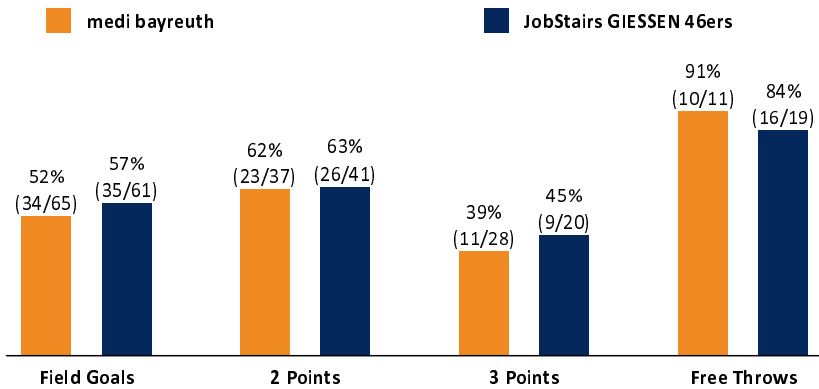

medi bayreuth

89 : 95

JobStairs GIESSEN 46ers

Referee: KOVACEVIC Nebosia
Umpires: BRENDL Nicolas / REY Danjana
Commissioner: KINDERVATER Max

Attendance: 2.008
Bayreuth, Oberfrankenhalle (3.300 Plätze), MI 9 MRZ 2022, 18:30, Game-ID: 26153

Scoreboard table showing Q1, Q2, Q3, Q4 scores for BAY and GIE.

BAY - medi bayreuth (Coach: KORNER Raoul)

Main player statistics table for BAY, including columns for No., Name, Min, PTS, 2 Points, 3 Points, Field Goals, Free Throws, and various advanced stats.

GIE - JobStairs GIESSEN 46ers (Coach: STROBL Pete)

Main player statistics table for GIE, including columns for No., Name, Min, PTS, 2 Points, 3 Points, Field Goals, Free Throws, and various advanced stats.

Summary statistics table comparing BAY and GIE across categories like Rebounds, Assists, Fouls, Turnovers, Steals, Points in the Paint, etc.

EASYCREDIT-BBL.DE

Alle offiziellen Statistiken der easyCredit BBL, Daten, Rekorde uvm. gibt es auf easyCredit-BBL.de! Und für unterwegs: die neue offizielle Liga-App, kostenfrei für iOS und Android.

MAGENTASPORT.DE

Keinen Korb mehr verpassen - Alle Spiele der easyCredit Basketball Bundesliga und des MagentaSport BBL Pokals live auf MagentaSport.de

LEGEND
Min Minutes Played
DR Defensive Rebounds
AS Assists
BS Blocked Shots
PF Fouls
+/- Plus-Minus-Rating
DNP Did Not Play
OR Offensive Rebounds
ST Steals
SB Shots Blocked
FD Fouls Drawn
* Starters
PTS Points
TR Total Rebounds
TO Turnovers
EFF Efficiency = ((PTS + TR + AS + ST + BS) - ((FGA - FGM) + (FTA - FTM) + TO))