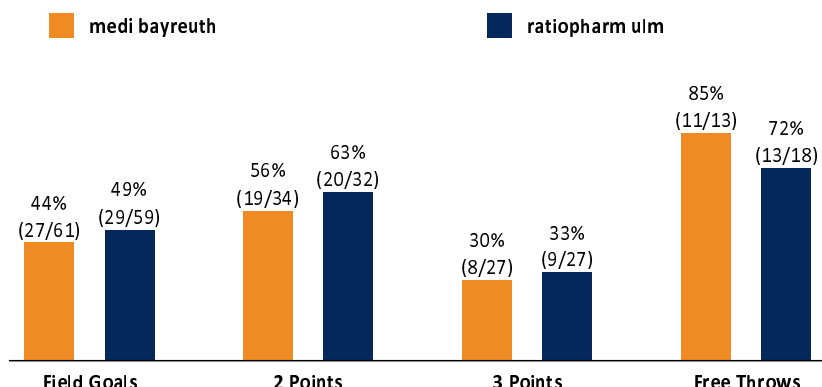

medi bayreuth

73 : 80

ratiopharm ulm

Referee: STRAUBE Carsten
Umpires: MUTAPCIC Armin / HODZIC Nermin
Commissioner: LAUPRECHT Claus-Arwed

Attendance: 2.487
Bayreuth, Oberfrankenhalle (3.300 Plätze), FR 22 APR 2022, 20:30, Game-ID: 26218

Scoreboard table showing Q1, Q2, Q3, Q4 scores for BAY and ULM.

BAY - medi bayreuth (Coach: KORNER Raoul)

Main player statistics table for medi bayreuth including columns for No., Name, Min, PTS, 2 Points, 3 Points, Field Goals, Free Throws, and various advanced stats.

ULM - ratiopharm ulm (Coach: LAKOVIC Jaka)

Main player statistics table for ratiopharm ulm including columns for No., Name, Min, PTS, 2 Points, 3 Points, Field Goals, Free Throws, and various advanced stats.

Summary statistics table comparing BAY and ULM across categories like Rebounds, Assists, Fouls, Turnovers, Steals, Points in the Paint, etc.

EASYCREDIT-BBL.DE

Alle offiziellen Statistiken der easyCredit BBL, Daten, Rekorde uvm. gibt es auf easyCredit-BBL.de! Und für unterwegs: die neue offizielle Liga-App, kostenfrei für iOS und Android.

MAGENTASPORT.DE

Keinen Korb mehr verpassen - Alle Spiele der easyCredit Basketball Bundesliga und des MagentaSport BBL Pokals live auf MagentaSport.de

LEGEND
Min Minutes Played
DR Defensive Rebounds
AS Assists
BS Blocked Shots
PF Fouls
+/- Plus-Minus-Rating
DNP Did Not Play
OR Offensive Rebounds
ST Steals
SB Shots Blocked
FD Fouls Drawn
* Starters
PTS Points
TR Total Rebounds
TO Turnovers
EFF Efficiency = ((PTS + TR + AS + ST + BS) - ((FGA - FGM) + (FTA - FTM) + TO))