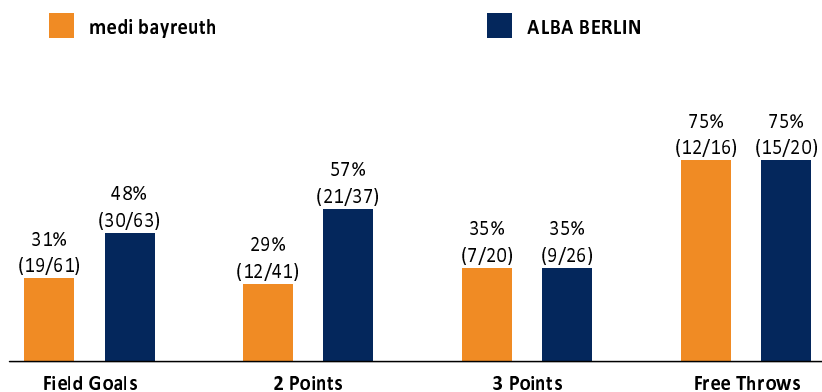

medi bayreuth

57 : 84

ALBA BERLIN

Referee: FRITZ Clemens
Umpires: STRAUBE Carsten / MADINGER Christof
Commissioner: BENDER Ute

Attendance: 2.033
Bayreuth, Oberfrankenhalle (3.300 Plätze), SA 13 NOV 2021, 20:30, Game-ID: 26692

Scoreboard table showing Q1, Q2, Q3, Q4 scores for BAY and BER.

BAY - medi bayreuth (Coach: KORNER Raoul)

Main player statistics table for medi bayreuth including columns for No., Name, Min, PTS, 2 Points, 3 Points, Field Goals, Free Throws, and various rebound and efficiency metrics.

BER - ALBA BERLIN (Coach: GONZALEZ Israel)

Main player statistics table for ALBA BERLIN including columns for No., Name, Min, PTS, 2 Points, 3 Points, Field Goals, Free Throws, and various rebound and efficiency metrics.

Summary statistics table comparing BAY and BER across various categories like Rebounds, Assists, Fouls, Turnovers, Steals, Points in the Paint, etc.

EASYCREDIT-BBL.DE

Alle offiziellen Statistiken der easyCredit BBL, Daten, Rekorde uvm. gibt es auf easyCredit-BBL.de! Und für unterwegs: die neue offizielle Liga-App, kostenfrei für iOS und Android.

MAGENTASPORT.DE

Keinen Korb mehr verpassen - Alle Spiele der easyCredit Basketball Bundesliga und des MagentaSport BBL Pokals live auf MagentaSport.de

LEGEND
Min Minutes Played
DNP Did Not Play
PTS Points
DR Defensive Rebounds
OR Offensive Rebounds
TR Total Rebounds
AS Assists
ST Steals
TO Turnovers
BS Blocked Shots
SB Shots Blocked
EFF Efficiency = ((PTS + TR + AS + ST + BS) - ((FGA - FGM) + (FTA - FTM) + TO))
PF Fouls
FD Fouls Drawn
+/- Plus-Minus-Rating
* Starters