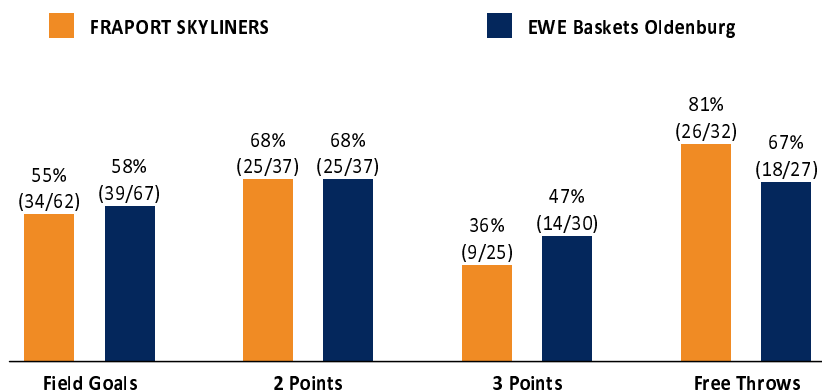

OLD - EWE Baskets Oldenburg (Coach: FREYER Ingo)

No.	Name	Min	PTS	2 Points	3 Points	Field Goals	Free Throws	OR	DR	TR	AS	ST	TO	BS	SB	PF	FD	EFF	+/-	
*3	HEIDEGGER Max	30:58	27	7/11 (64%)	3/8 (38%)	10/19 (53%)	4/9 (44%)		4	4	11	1	3		2	3	9	26	7	
7	HERRERA Sebastian	6:58	3		1/1 (100%)	1/1 (100%)			1	1						4		4	2	
*11	PRESSEY Phil	28:50	18	2/3 (67%)	4/8 (50%)	6/11 (55%)	2/2 (100%)	1	2	3	8	4	3		1	5	1	25	14	
12	BREUNIG Martin	19:03	7	2/2 (100%)		2/2 (100%)	3/4 (75%)		4	4		2	1			5	2	11	8	
17	AGBAKOKO Norris	DNP																		
*20	MICHALAK Michal	30:17	23	4/7 (57%)	3/4 (75%)	7/11 (64%)	6/7 (86%)	1	2	3	3		1		1		5	23	12	
*21	ODIASE Tai	20:57	1	0/2 (0%)		0/2 (0%)	1/2 (50%)		2	2			1		2	3	2	-1	-1	
*22	HOLYFIELD T.J.	18:22	9	3/4 (75%)	1/2 (50%)	4/6 (67%)	0/1 (0%)	3		3		1		1		5	2	11	13	
23	PAULDING Rickey	18:38	11	4/5 (80%)	1/3 (33%)	5/8 (63%)			1	1	2		1					10	0	
33	HUNDT Bennet	4:56	0					1		1	1		1				1	1	-7	
35	PIANIC Alen	21:01	11	3/3 (100%)	1/4 (25%)	4/7 (57%)	2/2 (100%)	1	1	2	1	1	1			4	1	11	-13	
Team / Coach								2	1	3							3			
Totals			200:00	110	25/37 (68%)	14/30 (47%)	39/67 (58%)	18/27 (67%)	9	18	27	26	9	12	1	6	29	23	124	7

FRA	Rebounds OR/DR/TR	OLD
12 / 22 / 34		9 / 18 / 27
28	Assists	26
24	Fouls	29
29	Fouls Drawn	23
16	Turnovers	12
4	Steals	9
40	Points in the Paint	30
20	Second Chance Points	8
14	Fast Break Points	14
1 (3:2)	Biggest Lead	16 (56:72)
8-0 (76:83)	Biggest Scoring Run	9-0 (3:11)
	Lead Changes:	2
	Times Tied:	0

EASYCREDIT-BBL.DE

Alle offiziellen Statistiken der easyCredit BBL, Daten, Rekorde uvm. gibt es auf easyCredit-BBL.de! Und für unterwegs: die neue offizielle Liga-App, kostenfrei für iOS und Android.

MAGENTASPORT.DE

Keinen Korb mehr verpassen - Alle Spiele der easyCredit Basketball Bundesliga und des MagentaSport BBL Pokals live auf MagentaSport.de

LEGEND
Min Minutes Played   DR Defensive Rebounds   AS Assists   BS Blocked Shots   PF Fouls   +/- Plus-Minus-Rating
DNP Did Not Play   OR Offensive Rebounds   ST Steals   SB Shots Blocked   FD Fouls Drawn   * Starters
PTS Points   TR Total Rebounds   TO Turnovers   EFF Efficiency = ((PTS + TR + AS + ST + BS) - ((FGA - FGM) + (FTA - FTM) + TO))